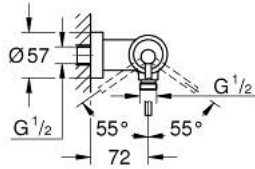

## 32 650 DC3 **ATRIO SINGLE-LEVER SHOWER MIXER 1/2"**

### PRODUCT DESCRIPTION

- Colour: supersteel
- wall mounted
- GROHE SilkMove 35 mm ceramic cartridge
- GROHE LongLife finish
- adjustable flow rate limiter
- shower bottom outlet 1/2" with integrated non return valve
- covered S-unions
- protected against backflow

## 32 650 DC3 **ATRIO SINGLE-LEVER SHOWER MIXER 1/2"**

**SPARE PARTS**, april 2017 – now

1: Cartridge (Spare part-nr. 46374000)

2: Non-return valve (Spare part-nr. 08565000)

3: Socket spanner (Spare part-nr. 19332000)\*