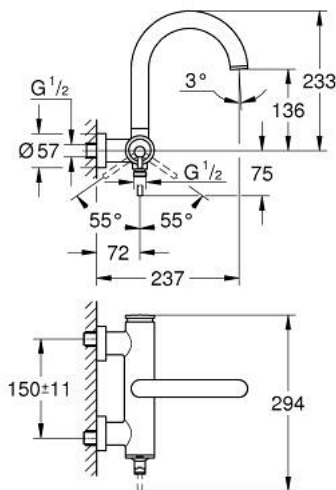

32 652 AL3 ATRIO SINGLE-LEVER BATH MIXER 1/2"

PRODUCT DESCRIPTION

- Colour: brushed hard graphite
- GROHE LongLife finish

32 652 AL3 ATRIO SINGLE-LEVER BATH MIXER 1/2"

SPARE PARTS, april 2017 – now

1: Cartridge (Spare part-nr. 46374000)

2: Diverter (Spare part-nr. 48405AL0)

3: Non-return valve (Spare part-nr. 08565000)

4: Mousseur (Spare part-nr. 13926000)

5: Socket spanner (Spare part-nr. 19332000)*

* Optional accessories