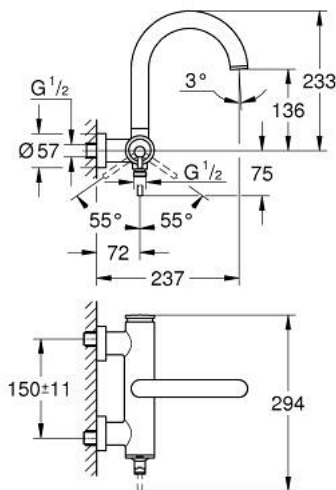

32 652 DC3 ATRIO SINGLE-LEVER BATH MIXER 1/2"

PRODUCT DESCRIPTION

- Colour: supersteel
- wall mounted
- GROHE SilkMove 35 mm ceramic cartridge
- GROHE LongLife finish
- adjustable flow rate limiter
- automatic diverter: bath/shower
- cast spout
- mousseur
- shower bottom outlet 1/2" with integrated non return valve
- covered S-unions
- protected against backflow

32 652 DC3 ATRIO SINGLE-LEVER BATH MIXER 1/2"

SPARE PARTS, april 2017 – now

1: Cartridge (Spare part-nr. 46374000)

2: Diverter (Spare part-nr. 48405DC0)

3: Non-return valve (Spare part-nr. 08565000)

4: Mousseur (Spare part-nr. 13926000)

5: Socket spanner (Spare part-nr. 19332000)*

* Optional accessories