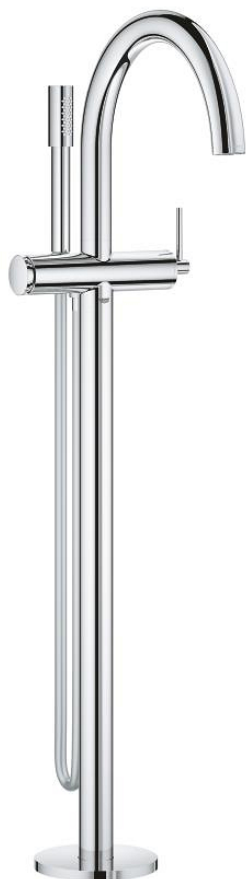

32 653 003 ATRIO SINGLE-LEVER BATH MIXER FLOOR MOUNTED

PRODUCT DESCRIPTION

- Colour: chrome
- for use with rough-in set 45 984
- without rough-in set (sold separately)
- GROHE SilkMove 35 mm ceramic cartridge
- with temperature limiter
- GROHE LongLife finish
- automatic diverter: bath/shower
- spout with mousseur
- projection 301 mm
- integrated non-return valve in the shower outlet 1/2"
- with shower holder
- hand shower Rainshower Aqua Stick (26 465)
- Silverflex shower hose 1250 mm
- protected against backflow
- min. recommended pressure 1.0 bar

32 653 003 ATRIO SINGLE-LEVER BATH MIXER FLOOR MOUNTED

SPARE PARTS, april 2017 – now

- 1: Cartridge (Spare part-nr. 46374000)
 - 2: Diverter (Spare part-nr. 48405000)
 - 3: Non-return valve (Spare part-nr. 08565000)
 - 4: Mousseur (Spare part-nr. 13926000)
 - 5: Dirt strainer (Spare part-nr. 0700200M)
 - 6: Socket spanner (Spare part-nr. 19332000)*
- * Optional accessories