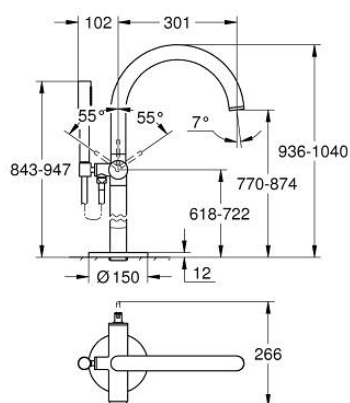

32 653 003 ATRIO SINGLE-LEVER BATH MIXER FLOOR MOUNTED

PRODUCT DESCRIPTION

- Colour: chrome
- for use with rough-in set 45 984
- without rough-in set (sold separately)
- GROHE SilkMove 35 mm ceramic cartridge
- with temperature limiter
- GROHE LongLife finish
- automatic diverter: bath/shower
- spout with mousseur
- projection 301 mm
- integrated non-return valve in the shower outlet 1/2"
- with shower holder
- hand shower Rainshower Aqua Stick (26 465)
- Silverflex shower hose 1250 mm
- protected against backflow
- min. recommended pressure 1.0 bar

32 653 003 ATRIO SINGLE-LEVER BATH MIXER FLOOR MOUNTED

SPARE PARTS, april 2017 – now

- 1: Cartridge (Spare part-nr. 46374000)
 - 2: Diverter (Spare part-nr. 48405000)
 - 3: Non-return valve (Spare part-nr. 08565000)
 - 4: Mousseur (Spare part-nr. 13926000)
 - 5: Dirt strainer (Spare part-nr. 0700200M)
 - 6: Socket spanner (Spare part-nr. 19332000)*
- * Optional accessories