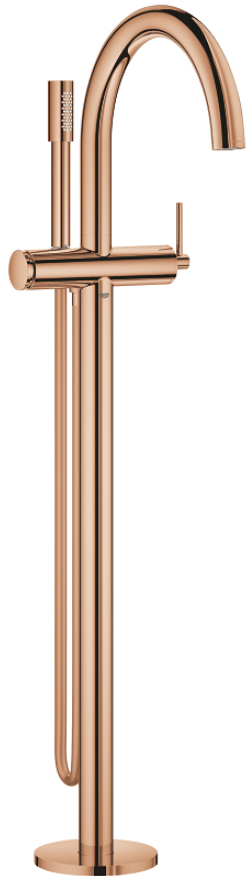

32 653 DA3 ATRIO SINGLE-LEVER BATH MIXER FLOOR MOUNTED

PRODUCT DESCRIPTION

- Colour: warm sunset
- for use with rough-in set 45 984
- without rough-in set (sold separately)
- GROHE SilkMove 35 mm ceramic cartridge
- with temperature limiter
- GROHE LongLife finish
- automatic diverter: bath/shower
- spout with mousseur
- projection 301 mm
- integrated non-return valve in the shower outlet 1/2"
- with shower holder
- hand shower Rainshower Aqua Stick (26 465)
- Silverflex shower hose 1250 mm
- protected against backflow
- min. recommended pressure 1.0 bar