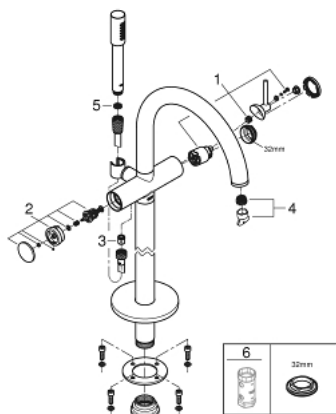

32 653 DC3 ATRIO SINGLE-LEVER BATH MIXER FLOOR MOUNTED

PRODUCT DESCRIPTION

- Colour: supersteel
- for use with rough-in set 45 984
- without rough-in set (sold separately)
- GROHE SilkMove 35 mm ceramic cartridge
- with temperature limiter
- GROHE LongLife finish
- automatic diverter: bath/shower
- spout with mousseur
- projection 301 mm
- integrated non-return valve in the shower outlet 1/2"
- with shower holder
- hand shower Rainshower Aqua Stick (26 465)
- Silverflex shower hose 1250 mm
- protected against backflow
- min. recommended pressure 1.0 bar

32 653 DC3 ATRIO SINGLE-LEVER BATH MIXER FLOOR MOUNTED

SPARE PARTS, april 2017 – now

- 1: Cartridge (Spare part-nr. 46374000)
- 2: Diverter (Spare part-nr. 48405DC0)
- 3: Non-return valve (Spare part-nr. 08565000)
- 4: Mousseur (Spare part-nr. 13926000)
- 5: Dirt strainer (Spare part-nr. 0700200M)
- 6: Socket spanner (Spare part-nr. 19332000)*