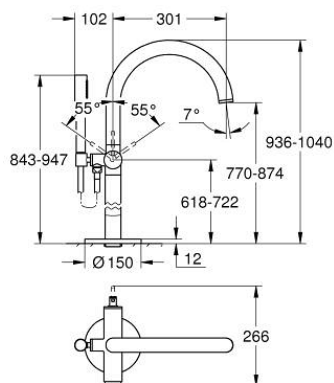

32 653 DC3 ATRIO SINGLE-LEVER BATH MIXER FLOOR MOUNTED

PRODUCT DESCRIPTION

- Colour: supersteel
- for use with rough-in set 45 984
- without rough-in set (sold separately)
- GROHE SilkMove 35 mm ceramic cartridge
- with temperature limiter
- GROHE LongLife finish
- automatic diverter: bath/shower
- spout with mousseur
- projection 301 mm
- integrated non-return valve in the shower outlet 1/2"
- with shower holder
- hand shower Rainshower Aqua Stick (26 465)
- Silverflex shower hose 1250 mm
- protected against backflow
- min. recommended pressure 1.0 bar

32 653 DC3 ATRIO SINGLE-LEVER BATH MIXER FLOOR MOUNTED

SPARE PARTS, april 2017 – now

- 1: Cartridge (Spare part-nr. 46374000)
- 2: Diverter (Spare part-nr. 48405DC0)
- 3: Non-return valve (Spare part-nr. 08565000)
- 4: Mousseur (Spare part-nr. 13926000)
- 5: Dirt strainer (Spare part-nr. 0700200M)
- 6: Socket spanner (Spare part-nr. 19332000)*