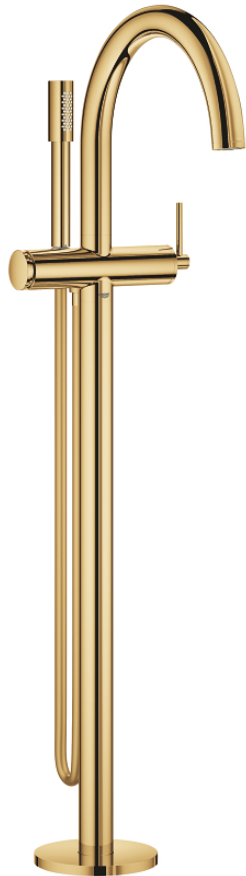

32 653 GL3 ATRIO SINGLE-LEVER BATH MIXER FLOOR MOUNTED

PRODUCT DESCRIPTION

- Colour: cool sunrise
- for use with rough-in set 45 984
- without rough-in set (sold separately)
- GROHE SilkMove 35 mm ceramic cartridge
- with temperature limiter
- GROHE LongLife finish
- automatic diverter: bath/shower
- spout with mousseur
- projection 301 mm
- integrated non-return valve in the shower outlet 1/2"
- with shower holder
- hand shower Rainshower Aqua Stick (26 465)
- Silverflex shower hose 1250 mm
- protected against backflow
- min. recommended pressure 1.0 bar