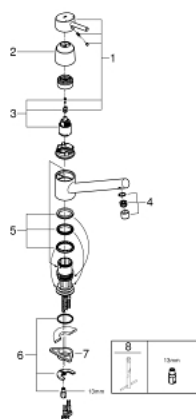

32 659 001 **CONCETTO SINGLE-LEVER SINK MIXER 1/2"**

PRODUCT DESCRIPTION

- Colour: chrome
- low spout
- single hole installation
- GROHE LongLife finish
- GROHE SilkMove 35 mm ceramic cartridge
- mousseur
- adjustable flow rate limiter
- swivel cast spout
- swivel area 140°
- flexible connection hoses
- rapid installation system
- maximum flow rate (at 3 bar): 13 l/min

32 659 001 **CONCETTO SINGLE-LEVER SINK MIXER 1/2"**

SPARE PARTS, august 2018 – now

- 1: Lever (Spare part-nr. 46723000)
- 2: Cap (Spare part-nr. 46601000)
- 3: Cartridge (Spare part-nr. 46374000)
- 4: Mousseur (Spare part-nr. 06574000)
- 5: Seal kit (Spare part-nr. 46429SA0)
- 6: Shank mounting kit (Spare part-nr. 46249000)
- 7: Support plate (Spare part-nr. 05334000)
- 8: Mounting wrench (Spare part-nr. 19017000)*