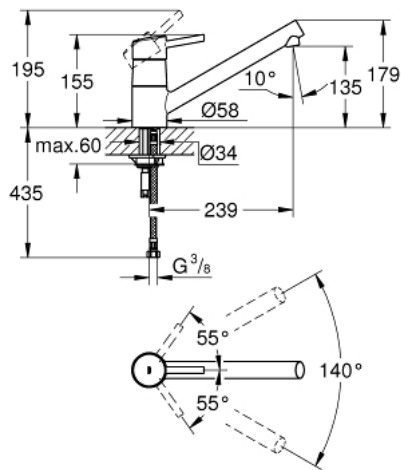

32 659 001 **CONCETTO SINGLE-LEVER SINK MIXER 1/2"**

PRODUCT DESCRIPTION

- Colour: chrome
- low spout
- single hole installation
- GROHE LongLife finish
- GROHE SilkMove 35 mm ceramic cartridge
- mousseur
- adjustable flow rate limiter
- swivel cast spout
- swivel area 140°
- flexible connection hoses
- rapid installation system
- maximum flow rate (at 3 bar): 13 l/min

32 659 001 **CONCETTO SINGLE-LEVER SINK MIXER 1/2"**

SPARE PARTS, august 2018 – now

- 1: Lever (Spare part-nr. 46723000)
- 2: Cap (Spare part-nr. 46601000)
- 3: Cartridge (Spare part-nr. 46374000)
- 4: Mousseur (Spare part-nr. 06574000)
- 5: Seal kit (Spare part-nr. 46429SA0)
- 6: Shank mounting kit (Spare part-nr. 46249000)
- 7: Support plate (Spare part-nr. 05334000)
- 8: Mounting wrench (Spare part-nr. 19017000)*