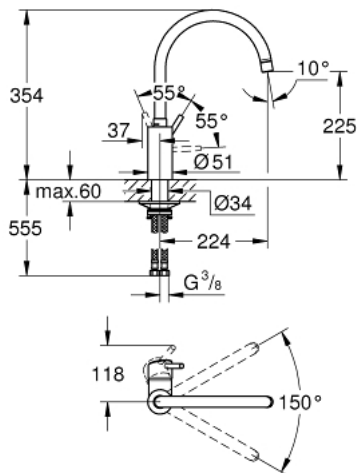

32 661 003 **CONCETTO SINGLE-LEVER SINK MIXER 1/2"**

**PRODUCT DESCRIPTION**

- Colour: chrome
- high spout
- single hole installation
- GROHE LongLife finish
- GROHE SilkMove 35 mm ceramic cartridge
- Protected Water Ways no contact of water with lead or nickel inside the tap
- mousseur
- adjustable flow rate limiter
- swivel tubular spout, swivel area 150°
- flexible connection hoses
- 
- maximum flow rate (at 3 bar): 10 l/min

## 32 661 003 **CONCETTO SINGLE-LEVER SINK MIXER 1/2"**

### **SPARE PARTS**, junij 2020 – now

- 1: Lever (Spare part-nr. 46754000)
  - 2: Mousseur (Spare part-nr. 48418000)
  - 3: Cartridge (Spare part-nr. 46374000)
  - 4: Mounting set (Spare part-nr. 48477000)
  - 5: Socket spanner (Spare part-nr. 19332000)\*
- \* Optional accessories