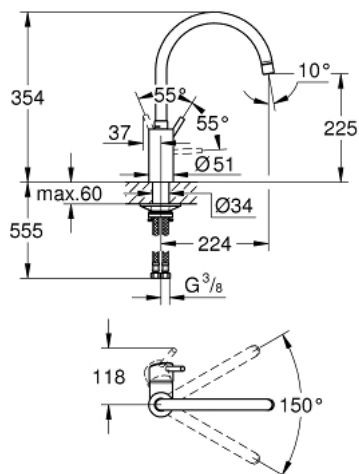

## 32 661 DC3 **CONCETTO SINGLE-LEVER SINK MIXER 1/2"**

### PRODUCT DESCRIPTION

- Colour: supersteel
- high spout
- single hole installation
- GROHE LongLife finish
- GROHE SilkMove 35 mm ceramic cartridge
- Protected Water Ways no contact of water with lead or nickel inside the tap
- mousseur
- adjustable flow rate limiter
- swivel tubular spout, swivel area 150°
- flexible connection hoses
- 
- maximum flow rate (at 3 bar): 10 l/min

### **SPARE PARTS**, junij 2020 – now

- 1: Lever (Spare part-nr. 46754DC0)
  - 2: Mousseur (Spare part-nr. 48418DC0)
  - 3: Cartridge (Spare part-nr. 46374000)
  - 4: Mounting set (Spare part-nr. 48477000)
  - 5: Socket spanner (Spare part-nr. 19332000)\*
- \* Optional accessories