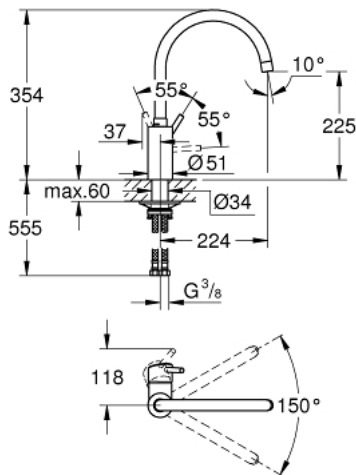

32 662 003 **CONCETTO SINGLE-LEVER SINK MIXER 1/2"**

PRODUCT DESCRIPTION

- Colour: chrome
- high spout
- single hole installation
- GROHE SilkMove 35 mm ceramic cartridge
- GROHE LongLife finish
- Protected Water Ways no contact of water with lead or nickel inside the tap
- mousseur
- adjustable flow rate limiter
- swivel tubular spout
- selectable swivel area: 0° / 150°
- flexible connection hoses
-
- maximum flow rate (at 3 bar): 13 l/min
- NF approved

32 662 003 **CONCETTO SINGLE-LEVER SINK MIXER 1/2"**

SPARE PARTS, april 2020 – now

- 1: Lever (Spare part-nr. 46754000)
 - 2: Mousseur (Spare part-nr. 48418000)
 - 3: Cartridge (Spare part-nr. 46589000)
 - 4: Safety ring (Spare part-nr. 48420000)
 - 5: Sealing washer (Spare part-nr. 0128500M)
 - 6: Mounting set (Spare part-nr. 48477000)
 - 7: Socket spanner (Spare part-nr. 19332000)*
- * Optional accessories