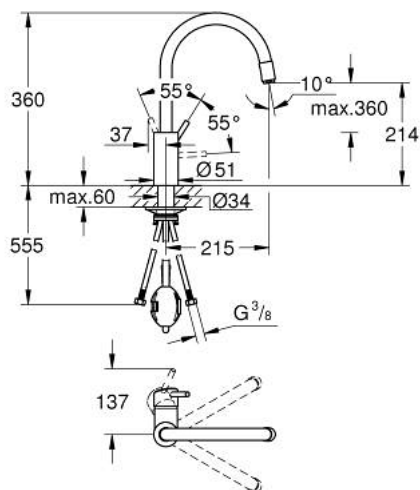

32 663 003 **CONCETTO SINGLE-LEVER SINK MIXER 1/2"**

PRODUCT DESCRIPTION

- Colour: chrome
- high spout
- single hole installation
- GROHE LongLife finish
- GROHE SilkMove 35 mm ceramic cartridge
- Pull-Out spout for greater flexibility
- Easy Docking Function guarantees easy retraction and smooth docking back to the starting position
- Protected Water Ways no contact of water with lead or nickel inside the tap
- mousseur spray
- adjustable flow rate limiter
- swivel tubular spout, swivel area 360°
- protected against backflow
- flexible connection hoses
-
- maximum flow rate (at 3 bar): 9.5 l/min

32 663 003 **CONCETTO SINGLE-LEVER SINK MIXER 1/2"**

SPARE PARTS, marec 2023 – now

- 1: Lever (Spare part-nr. 46754000)
 - 2: Cartridge (Spare part-nr. 46374000)
 - 3: Hose for sink mixer with pull-out dual spray or mousseur (Spare part-nr. 48293000)
 - 4: Extractable shower (Spare part-nr. 46757000)
 - 4.1: Mousseur (Spare part-nr. 13929000)
 - 4.2: Non-return valve (Spare part-nr. 08565000)
 - 5: Shank fastening assembly (Spare part-nr. 48384000)
 - 6: Support plate (Spare part-nr. 05334000)
 - 7: Socket spanner (Spare part-nr. 19332000)*
- * Optional accessories