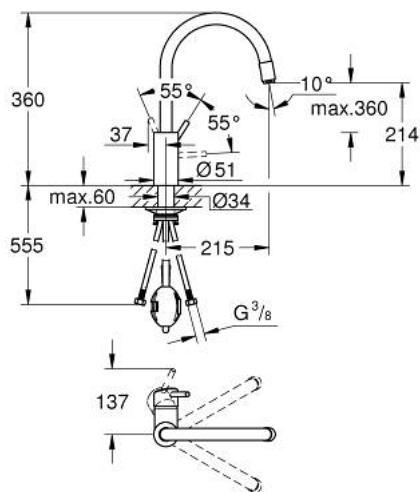

32 663 DC3 **CONCETTO SINGLE-LEVER SINK MIXER 1/2"**

PRODUCT DESCRIPTION

- Colour: supersteel
- high spout
- single hole installation
- GROHE LongLife finish
- GROHE SilkMove 35 mm ceramic cartridge
- Pull-Out spout for greater flexibility
- Easy Docking Function guarantees easy retraction and smooth docking back to the starting position
- Protected Water Ways no contact of water with lead or nickel inside the tap
- mousseur spray
- adjustable flow rate limiter
- swivel tubular spout, swivel area 360°
- protected against backflow
- flexible connection hoses
-
- maximum flow rate (at 3 bar): 9.5 l/min

32 663 DC3 **CONCETTO SINGLE-LEVER SINK MIXER 1/2"**

SPARE PARTS, marec 2023 – now

- 1: Lever (Spare part-nr. 46754DC0)
 - 2: Cartridge (Spare part-nr. 46374000)
 - 3: Hose for sink mixer with pull-out dual spray or mousseur (Spare part-nr. 48293000)
 - 4: Extractable shower (Spare part-nr. 46757DC0)
 - 4.1: Mousseur (Spare part-nr. 13929DC0)
 - 4.2: Non-return valve (Spare part-nr. 08565000)
 - 5: Shank fastening assembly (Spare part-nr. 48384000)
 - 6: Support plate (Spare part-nr. 05334000)
 - 7: Socket spanner (Spare part-nr. 19332000)*
- * Optional accessories