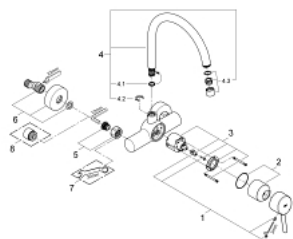

32 667 001 **CONCETTO SINGLE-LEVER SINK MIXER 1/2"**

PRODUCT DESCRIPTION

- Colour: chrome
- wall mounted
- GROHE LongLife finish
- GROHE SilkMove 46 mm ceramic cartridge
- mousseur
- adjustable flow rate limiter
- swivel tubular spout, swivel area 360°
- projection 280 mm
- S-unions
- maximum flow rate (at 3 bar): 13.5 l/min

32 667 001 **CONCETTO SINGLE-LEVER SINK MIXER 1/2"**

SPARE PARTS, marec 2010 – now

- 1: Lever (Spare part-nr. 46723000)
- 2: Cap (Spare part-nr. 46578000)
- 3: Cartridge (Spare part-nr. 46048000)
- 4: Spout (Spare part-nr. 13266000)
- 4.1: Sealing washer (Spare part-nr. 0128500M)
- 4.2: Safety ring (Spare part-nr. 0485300M)
- 4.3: Mousseur (Spare part-nr. 06574000)
- 4.3: Mousseur (Spare part-nr. 13935000)
- 5: Screw connection 1/2" (Spare part-nr. 45044000)
- 6: S-union (Spare part-nr. 12662000)
- 7: Special spanner (Spare part-nr. 19377000)*
- 8: Extension 3/4", 20 mm (Spare part-nr. 0713000M)*