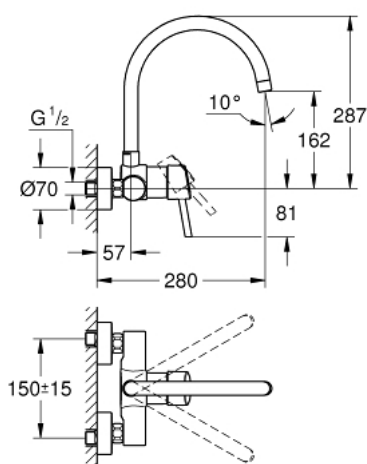

32 667 001 **CONCETTO SINGLE-LEVER SINK MIXER 1/2"**

PRODUCT DESCRIPTION

- Colour: chrome
- wall mounted
- GROHE LongLife finish
- GROHE SilkMove 46 mm ceramic cartridge
- mousseur
- adjustable flow rate limiter
- swivel tubular spout, swivel area 360°
- projection 280 mm
- S-unions
- maximum flow rate (at 3 bar): 13.5 l/min

32 667 001 **CONCETTO SINGLE-LEVER SINK MIXER 1/2"**

SPARE PARTS, marec 2010 – now

- 1: Lever (Spare part-nr. 46723000)
- 2: Cap (Spare part-nr. 46578000)
- 3: Cartridge (Spare part-nr. 46048000)
- 4: Spout (Spare part-nr. 13266000)
- 4.1: Sealing washer (Spare part-nr. 0128500M)
- 4.2: Safety ring (Spare part-nr. 0485300M)
- 4.3: Mousseur (Spare part-nr. 06574000)
- 4.3: Mousseur (Spare part-nr. 13935000)
- 5: Screw connection 1/2" (Spare part-nr. 45044000)
- 6: S-union (Spare part-nr. 12662000)
- 7: Special spanner (Spare part-nr. 19377000)*
- 8: Extension 3/4", 20 mm (Spare part-nr. 0713000M)*