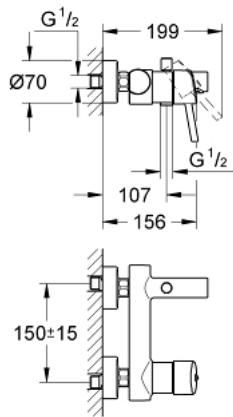

32 700 001 **CONCETTO SINGLE-LEVER BATH MIXER 1/2"**

PRODUCT DESCRIPTION

- Colour: chrome
- wall mounted
- metal lever
- GROHE SilkMove 46 mm ceramic cartridge
- Eco-Override-Stop lever resistance for saving water
- GROHE LongLife finish
- adjustable flow rate limiter
- adjustable minimum flow rate approx. 2.5 l/min
- automatic diverter: bath/shower
- mousseur
- integrated non-return valve in the shower outlet 1/2"
- S-unions
- protected against backflow
- optional temperature limiter ref. no. 46 308
- noise classification I in accordance with DIN 4109

32 700 001 **CONCETTO SINGLE-LEVER BATH MIXER 1/2"**

SPARE PARTS, marec 2011 – now

- 1: Lever (Spare part-nr. 46723000)
- 2: Cap (Spare part-nr. 46578000)
- 3: Cartridge (Spare part-nr. 46588000)
- 4: Mousseur (Spare part-nr. 13952000)
- 5: Diverter knob (Spare part-nr. 64309000)
- 6: Diverter (Spare part-nr. 65655000)
- 7: Non-return valve (Spare part-nr. 08565000)
- 8: Screw connection 1/2" (Spare part-nr. 45044000)
- 9: S-union (Spare part-nr. 12662000)
- 10: Temperature limiter (Spare part-nr. 08791000)*
- 11: Special spanner (Spare part-nr. 19377000)*
- 12: Extension 3/4", 20 mm (Spare part-nr. 0713000M)*