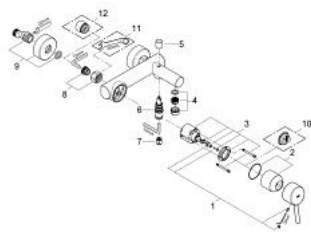

32 700 001 **CONCETTO SINGLE-LEVER BATH MIXER 1/2"**

PRODUCT DESCRIPTION

- Colour: chrome
- wall mounted
- metal lever
- GROHE SilkMove 46 mm ceramic cartridge
- Eco-Override-Stop lever resistance for saving water
- GROHE LongLife finish
- adjustable flow rate limiter
- adjustable minimum flow rate approx. 2.5 l/min
- automatic diverter: bath/shower
- mousseur
- integrated non-return valve in the shower outlet 1/2"
- S-unions
- protected against backflow
- optional temperature limiter ref. no. 46 308
- noise classification I in accordance with DIN 4109

32 700 001 **CONCETTO SINGLE-LEVER BATH MIXER 1/2"**

SPARE PARTS, marec 2011 – now

- 1: Lever (Spare part-nr. 46723000)
- 2: Cap (Spare part-nr. 46578000)
- 3: Cartridge (Spare part-nr. 46588000)
- 4: Mousseur (Spare part-nr. 13952000)
- 5: Diverter knob (Spare part-nr. 64309000)
- 6: Diverter (Spare part-nr. 65655000)
- 7: Non-return valve (Spare part-nr. 08565000)
- 8: Screw connection 1/2" (Spare part-nr. 45044000)
- 9: S-union (Spare part-nr. 12662000)
- 10: Temperature limiter (Spare part-nr. 08791000)*
- 11: Special spanner (Spare part-nr. 19377000)*
- 12: Extension 3/4", 20 mm (Spare part-nr. 0713000M)*