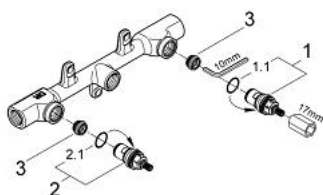

32 706 000 **TWO-HANDLE BASIN MIXER  
CONCEALED BODY, 1/2"**

**PRODUCT DESCRIPTION**

- for 3-hole wash-basin mixer
- wall installation
- without finishing trim set
- installation depth 30 - 75 mm
- DR-brass
- includes mounting template

## 32 706 000 TWO-HANDLE BASIN MIXER CONCEALED BODY, 1/2"

### SPARE PARTS, marec 2008 – now

- 1: Ceramic headpart 1/2" (Spare part-nr. 45883000)
- 1.1: O-ring Ø 18.2 x Ø 1.7 (Spare part-nr. 0392400M)
- 2: Ceramic headpart 1/2" (Spare part-nr. 45882000)
- 2.1: O-ring Ø 18.2 x Ø 1.7 (Spare part-nr. 0392400M)
- 3: Seat (Spare part-nr. 45023000)