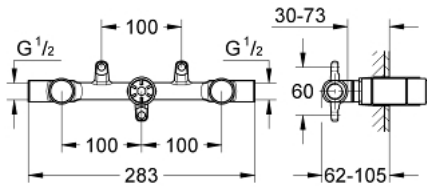

32 706 000 **TWO-HANDLE BASIN MIXER  
CONCEALED BODY, 1/2"**

**PRODUCT DESCRIPTION**

- for 3-hole wash-basin mixer
- wall installation
- without finishing trim set
- installation depth 30 - 75 mm
- DR-brass
- includes mounting template

## 32 706 000 TWO-HANDLE BASIN MIXER CONCEALED BODY, 1/2"

### SPARE PARTS, marec 2008 – now

- 1: Ceramic headpart 1/2" (Spare part-nr. 45883000)
- 1.1: O-ring Ø 18.2 x Ø 1.7 (Spare part-nr. 0392400M)
- 2: Ceramic headpart 1/2" (Spare part-nr. 45882000)
- 2.1: O-ring Ø 18.2 x Ø 1.7 (Spare part-nr. 0392400M)
- 3: Seat (Spare part-nr. 45023000)