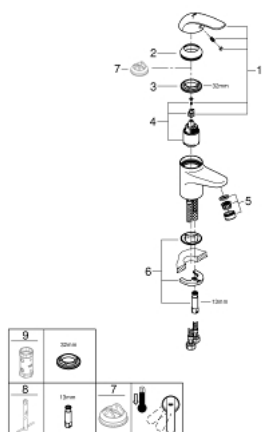

32 734 000 **EUROECO SINGLE-LEVER BASIN MIXER 1/2"**
S-SIZE

PRODUCT DESCRIPTION

- Colour: chrome
- single hole installation
- metal lever
- GROHE SilkMove 35 mm ceramic cartridge
- GROHE LongLife finish
- rapid installation system
- mousseur
- smooth body
- flexible connection hoses
- optional temperature limiter ref. no. 46 375

32 734 000 **EUROECO SINGLE-LEVER BASIN MIXER 1/2"**
S-SIZE

SPARE PARTS, julij 2017 – now

- 1: Lever (Spare part-nr. 46644000)
- 2: Cap (Spare part-nr. 46436000)
- 3: Screw coupling (Spare part-nr. 46460000)
- 4: Cartridge (Spare part-nr. 46374000)
- 5: Economy mousseur (Spare part-nr. 13951000)
- 6: Shank mounting kit (Spare part-nr. 46671000)
- 7: Temperature limiter (Spare part-nr. 46375000)*
- 8: Mounting wrench (Spare part-nr. 19017000)*
- 9: Socket spanner (Spare part-nr. 19332000)*