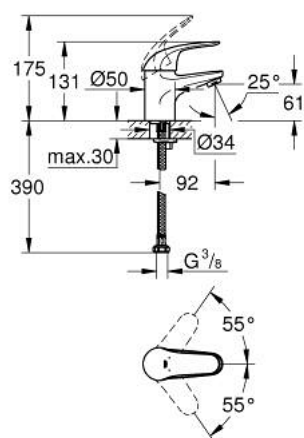

32 734 000 **EUROECO SINGLE-LEVER BASIN MIXER 1/2"**
S-SIZE

PRODUCT DESCRIPTION

- Colour: chrome
- single hole installation
- metal lever
- GROHE SilkMove 35 mm ceramic cartridge
- GROHE LongLife finish
- rapid installation system
- mousseur
- smooth body
- flexible connection hoses
- optional temperature limiter ref. no. 46 375

32 734 000 **EUROECO SINGLE-LEVER BASIN MIXER 1/2"**
S-SIZE

SPARE PARTS, julij 2017 – now

- 1: Lever (Spare part-nr. 46644000)
- 2: Cap (Spare part-nr. 46436000)
- 3: Screw coupling (Spare part-nr. 46460000)
- 4: Cartridge (Spare part-nr. 46374000)
- 5: Economy mousseur (Spare part-nr. 13951000)
- 6: Shank mounting kit (Spare part-nr. 46671000)
- 7: Temperature limiter (Spare part-nr. 46375000)*
- 8: Mounting wrench (Spare part-nr. 19017000)*
- 9: Socket spanner (Spare part-nr. 19332000)*