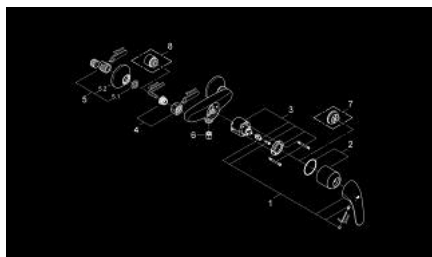

32 740 000 EUROPRO SINGLE-LEVER SHOWER MIXER 1/2"

PRODUCT DESCRIPTION

- Colour: chrome
- wall mounted
- metal lever
- GROHE SilkMove 46 mm ceramic cartridge
- GROHE LongLife finish
- adjustable flow rate limiter
- shower bottom outlet 1/2" with integrated non return valve
- S-unions
- metal wall escutcheons
- optional temperature limiter
- protected against backflow

32 740 000 EUROPRO SINGLE-LEVER SHOWER MIXER 1/2"

SPARE PARTS, december 2008 – now

- 1: Lever (Spare part-nr. 46644000)
- 2: Cap (Spare part-nr. 46597000)
- 3: Cartridge (Spare part-nr. 46048000)
- 4: Screw connection 1/2" (Spare part-nr. 45044000)
- 5: S-union (Spare part-nr. 12075000)
- 5.1: Seal (Spare part-nr. 0138600M)
- 5.2: Escutcheon (Spare part-nr. 0221000M)
- 6: Non-return valve (Spare part-nr. 08565000)
- 7: Temperature limiter (Spare part-nr. 46375000)*
- 8: Extension 3/4", 20 mm (Spare part-nr. 0713000M)*