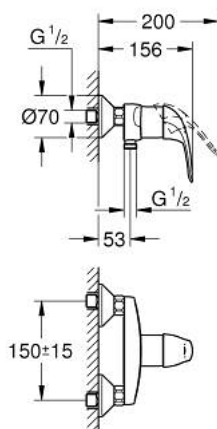

32 740 000 EUROPRO SINGLE-LEVER SHOWER MIXER 1/2"

PRODUCT DESCRIPTION

- Colour: chrome
- wall mounted
- metal lever
- GROHE SilkMove 46 mm ceramic cartridge
- GROHE LongLife finish
- adjustable flow rate limiter
- shower bottom outlet 1/2" with integrated non return valve
- S-unions
- metal wall escutcheons
- optional temperature limiter
- protected against backflow

32 740 000 EUROPRO SINGLE-LEVER SHOWER MIXER 1/2"

SPARE PARTS, december 2008 – now

- 1: Lever (Spare part-nr. 46644000)
- 2: Cap (Spare part-nr. 46597000)
- 3: Cartridge (Spare part-nr. 46048000)
- 4: Screw connection 1/2" (Spare part-nr. 45044000)
- 5: S-union (Spare part-nr. 12075000)
- 5.1: Seal (Spare part-nr. 0138600M)
- 5.2: Escutcheon (Spare part-nr. 0221000M)
- 6: Non-return valve (Spare part-nr. 08565000)
- 7: Temperature limiter (Spare part-nr. 46375000)*
- 8: Extension 3/4", 20 mm (Spare part-nr. 0713000M)*