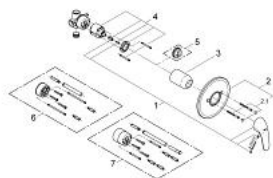

32 742 000 EUROPRO SINGLE-LEVER SHOWER MIXER

PRODUCT DESCRIPTION

- Colour: chrome
- concealed installation
- GROHE SilkMove 46 mm ceramic cartridge
- GROHE LongLife finish
- consisting of:
 - set for final installation (19 378 000)
 - concealed body (33 964 000)
 - metal lever
 - escutcheon and shaft sealing
 - metal wall escutcheons
 - screwed
 - optional temperature limiter ref. no. 46 308

32 742 000 EUROPRO SINGLE-LEVER SHOWER MIXER

SPARE PARTS, december 2008 – now

- 1: Lever (Spare part-nr. 46644000)
- 2: Escutcheon (Spare part-nr. 46469000)
- 2.1: Set of screws (Spare part-nr. 46088000)
- 3: Cap (Spare part-nr. 02693000)
- 4: Cartridge (Spare part-nr. 46048000)
- 5: Temperature limiter (Spare part-nr. 46308000)*
- 6: Extension set (Spare part-nr. 46191000)*
- 7: Extension set (Spare part-nr. 46343000)*