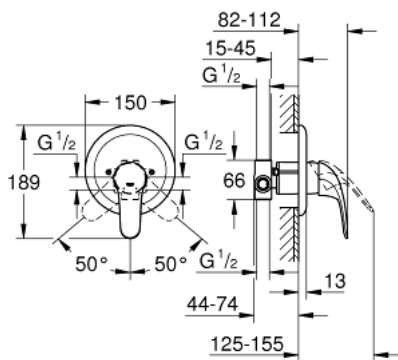

32 742 000 EUROPRO SINGLE-LEVER SHOWER MIXER

PRODUCT DESCRIPTION

- Colour: chrome
- concealed installation
- GROHE SilkMove 46 mm ceramic cartridge
- GROHE LongLife finish
- consisting of:
 - set for final installation (19 378 000)
 - concealed body (33 964 000)
 - metal lever
 - escutcheon and shaft sealing
 - metal wall escutcheons
 - screwed
 - optional temperature limiter ref. no. 46 308

32 742 000 EUROPRO SINGLE-LEVER SHOWER MIXER

SPARE PARTS, december 2008 – now

- 1: Lever (Spare part-nr. 46644000)
- 2: Escutcheon (Spare part-nr. 46469000)
- 2.1: Set of screws (Spare part-nr. 46088000)
- 3: Cap (Spare part-nr. 02693000)
- 4: Cartridge (Spare part-nr. 46048000)
- 5: Temperature limiter (Spare part-nr. 46308000)*
- 6: Extension set (Spare part-nr. 46191000)*
- 7: Extension set (Spare part-nr. 46343000)*