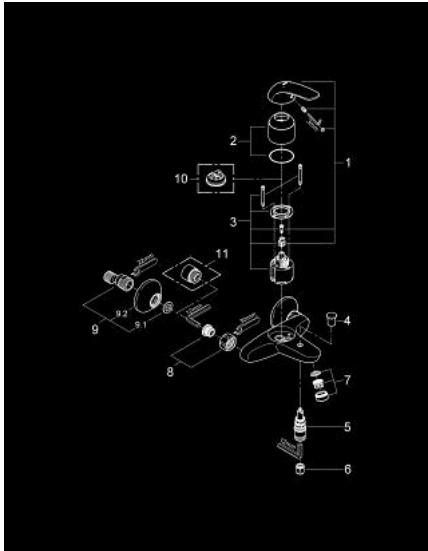

32 743 000 EUROPRO SINGLE-LEVER BATH MIXER 1/2"

PRODUCT DESCRIPTION

- Colour: chrome
- wall mounted
- metal lever
- GROHE SilkMove 46 mm ceramic cartridge
- GROHE LongLife finish
- GROHE EcoJoy - Less water, perfect flow
- adjustable flow rate limiter
- automatic diverter: bath/shower
- mousseur
- integrated non-return valve in the shower outlet 1/2"
- S-unions
- metal wall escutcheons
- optional temperature limiter ref. no. 46 308
- protected against backflow

32 743 000 EUROPRO SINGLE-LEVER BATH MIXER 1/2"

SPARE PARTS, december 2008 – now

- 1: Lever (Spare part-nr. 46644000)
- 2: Cap (Spare part-nr. 46578000)
- 3: Cartridge (Spare part-nr. 46048000)
- 4: Diverter knob (Spare part-nr. 65648000)
- 5: Diverter (Spare part-nr. 65655000)
- 6: Non-return valve (Spare part-nr. 08565000)
- 7: Mousseur (Spare part-nr. 13952000)
- 8: Screw connection 1/2" (Spare part-nr. 45044000)
- 9: S-union (Spare part-nr. 12075000)
- 9.1: Seal (Spare part-nr. 0138600M)
- 9.2: Escutcheon (Spare part-nr. 0221000M)
- 10: Temperature limiter (Spare part-nr. 46375000)*
- 11: Extension 3/4", 20 mm (Spare part-nr. 0713000M)*