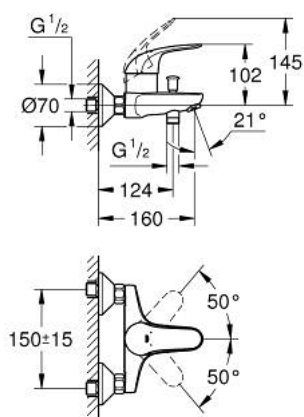

32 743 000 EUROPRO SINGLE-LEVER BATH MIXER 1/2"

PRODUCT DESCRIPTION

- Colour: chrome
- wall mounted
- metal lever
- GROHE SilkMove 46 mm ceramic cartridge
- GROHE LongLife finish
- GROHE EcoJoy - Less water, perfect flow
- adjustable flow rate limiter
- automatic diverter: bath/shower
- mousseur
- integrated non-return valve in the shower outlet 1/2"
- S-unions
- metal wall escutcheons
- optional temperature limiter ref. no. 46 308
- protected against backflow

32 743 000 EUROPRO SINGLE-LEVER BATH MIXER 1/2"

SPARE PARTS, december 2008 – now

- 1: Lever (Spare part-nr. 46644000)
- 2: Cap (Spare part-nr. 46578000)
- 3: Cartridge (Spare part-nr. 46048000)
- 4: Diverter knob (Spare part-nr. 65648000)
- 5: Diverter (Spare part-nr. 65655000)
- 6: Non-return valve (Spare part-nr. 08565000)
- 7: Mousseur (Spare part-nr. 13952000)
- 8: Screw connection 1/2" (Spare part-nr. 45044000)
- 9: S-union (Spare part-nr. 12075000)
- 9.1: Seal (Spare part-nr. 0138600M)
- 9.2: Escutcheon (Spare part-nr. 0221000M)
- 10: Temperature limiter (Spare part-nr. 46375000)*
- 11: Extension 3/4", 20 mm (Spare part-nr. 0713000M)*