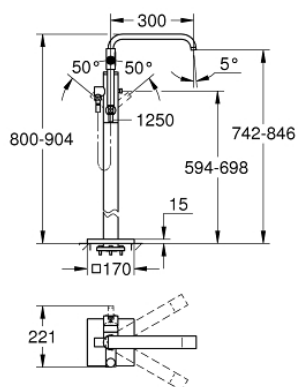

32 754 002 ALLURE SINGLE-LEVER BATH MIXER 1/2" FLOOR MOUNTED

PRODUCT DESCRIPTION

- Colour: chrome
- for use with rough-in set 45 984
- without rough-in set (sold separately)
- GROHE SilkMove 46 mm ceramic cartridge
- GROHE LongLife finish
- automatic diverter: bath/shower
- swivel spout with mousseur and stop limiter
- projection 300 mm
- integrated non-return valve in the shower outlet 1/2"
- with shower holder
- hand shower Rainshower Aqua 6.5 l/min
- protected against backflow
- min. recommended pressure 1.0 bar
- shower hose 49"

32 754 002 ALLURE SINGLE-LEVER BATH MIXER 1/2" FLOOR MOUNTED

SPARE PARTS, november 2016 – now

- 1: Mousseur (Spare part-nr. 46680000)
- 2: Set of screws (Spare part-nr. 46670000)
- 3: Lever (Spare part-nr. 46609000)
- 4: Cap (Spare part-nr. 46242000)
- 5: Cartridge (Spare part-nr. 46048000)
- 6: Diverter knob (Spare part-nr. 64989000)
- 7: Diverter (Spare part-nr. 65655000)
- 8: Non-return valve (Spare part-nr. 08565000)
- 9: Dirt strainer (Spare part-nr. 0700200M)
- 10: Temperature limiter (Spare part-nr. 46308000)*