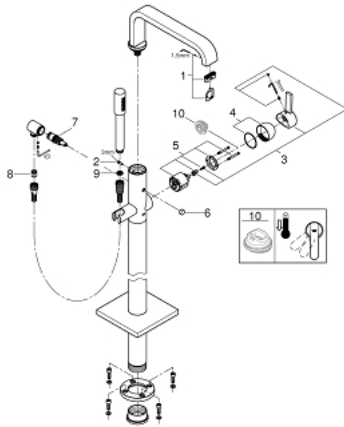

32 754 002 ALLURE SINGLE-LEVER BATH MIXER 1/2" FLOOR MOUNTED

PRODUCT DESCRIPTION

- Colour: chrome
- for use with rough-in set 45 984
- without rough-in set (sold separately)
- GROHE SilkMove 46 mm ceramic cartridge
- GROHE LongLife finish
- automatic diverter: bath/shower
- swivel spout with mousseur and stop limiter
- projection 300 mm
- integrated non-return valve in the shower outlet 1/2"
- with shower holder
- hand shower Rainshower Aqua 6.5 l/min
- protected against backflow
- min. recommended pressure 1.0 bar
- shower hose 49"

32 754 002 ALLURE SINGLE-LEVER BATH MIXER 1/2" FLOOR MOUNTED

SPARE PARTS, november 2016 – now

- 1: Mousseur (Spare part-nr. 46680000)
- 2: Set of screws (Spare part-nr. 46670000)
- 3: Lever (Spare part-nr. 46609000)
- 4: Cap (Spare part-nr. 46242000)
- 5: Cartridge (Spare part-nr. 46048000)
- 6: Diverter knob (Spare part-nr. 64989000)
- 7: Diverter (Spare part-nr. 65655000)
- 8: Non-return valve (Spare part-nr. 08565000)
- 9: Dirt strainer (Spare part-nr. 0700200M)
- 10: Temperature limiter (Spare part-nr. 46308000)*