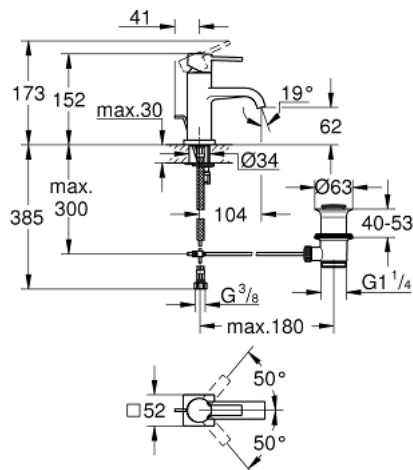

32 757 000 **ALLURE SINGLE-LEVER BASIN MIXER 1/2"**  
**M-SIZE**

**PRODUCT DESCRIPTION**

- Colour: chrome
- single hole installation
- GROHE SilkMove 28 mm ceramic cartridge
- GROHE LongLife finish
- GROHE Water Saving 6.0 l/min flow limiter
- rapid installation system
- mousseur
- pop-up waste set 1 1/4"
- flexible connection hoses

32 757 000 **ALLURE SINGLE-LEVER BASIN MIXER 1/2"**  
**M-SIZE**

**SPARE PARTS**, april 2009 – now

- 1: Lever (Spare part-nr. 46610000)
- 2: Cap (Spare part-nr. 46581000)
- 3: Fitting ring (Spare part-nr. 07419000)
- 4: Cartridge (Spare part-nr. 46580000)
- 5: Pop-up rod (Spare part-nr. 46739000)
- 6: Mousseur (Spare part-nr. 13220000)
- 7: Shank mounting kit (Spare part-nr. 46671000)
- 8: Waste set 1 1/4" (Spare part-nr. 28910000)
- 8.1: Plug (Spare part-nr. 07182000)
- 8.2: Eccentric rod (Spare part-nr. 07052000)
- 9: Mounting wrench (Spare part-nr. 19017000)\*
- 10: Eccentric rod (Spare part-nr. 07341000)\*