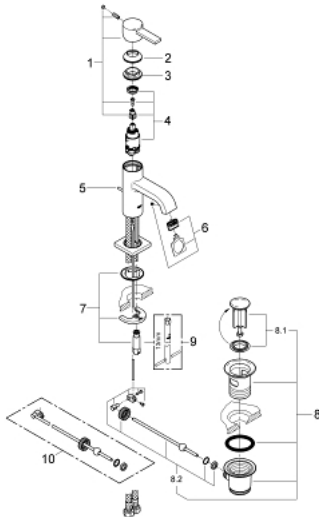

32 757 000 **ALLURE SINGLE-LEVER BASIN MIXER 1/2"**
M-SIZE

PRODUCT DESCRIPTION

- Colour: chrome
- single hole installation
- GROHE SilkMove 28 mm ceramic cartridge
- GROHE LongLife finish
- 6.0 l/min flow limiter
- rapid installation system
- mousseur
- pop-up waste set 1 1/4"
- flexible connection hoses

32 757 000 **ALLURE SINGLE-LEVER BASIN MIXER 1/2"**
M-SIZE

SPARE PARTS, april 2009 – now

- 1: Lever (Spare part-nr. 46610000)
- 2: Cap (Spare part-nr. 46581000)
- 3: Fitting ring (Spare part-nr. 07419000)
- 4: Cartridge (Spare part-nr. 46580000)
- 5: Pop-up rod (Spare part-nr. 46739000)
- 6: Mousseur (Spare part-nr. 13220000)
- 7: Shank mounting kit (Spare part-nr. 46671000)
- 8: Waste set 1 1/4" (Spare part-nr. 28910000)
- 8.1: Plug (Spare part-nr. 07182000)
- 8.2: Eccentric rod (Spare part-nr. 07052000)
- 9: Mounting wrench (Spare part-nr. 19017000)*
- 10: Eccentric rod (Spare part-nr. 07341000)*