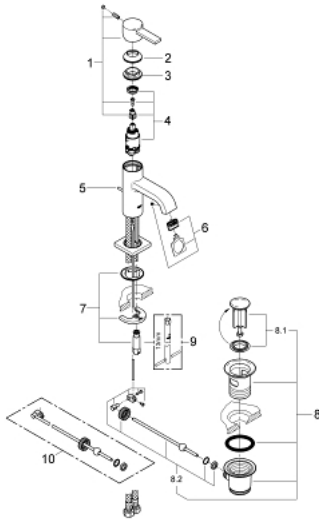

32 757 000 **ALLURE SINGLE-LEVER BASIN MIXER 1/2"**  
**M-SIZE**

**PRODUCT DESCRIPTION**

- Colour: chrome
- single hole installation
- GROHE SilkMove 28 mm ceramic cartridge
- GROHE LongLife finish
- GROHE Water Saving 6.0 l/min flow limiter
- rapid installation system
- mousseur
- pop-up waste set 1 1/4"
- flexible connection hoses

32 757 000 **ALLURE SINGLE-LEVER BASIN MIXER 1/2"**  
**M-SIZE**

**SPARE PARTS**, april 2009 – now

- 1: Lever (Spare part-nr. 46610000)
- 2: Cap (Spare part-nr. 46581000)
- 3: Fitting ring (Spare part-nr. 07419000)
- 4: Cartridge (Spare part-nr. 46580000)
- 5: Pop-up rod (Spare part-nr. 46739000)
- 6: Mousseur (Spare part-nr. 13220000)
- 7: Shank mounting kit (Spare part-nr. 46671000)
- 8: Waste set 1 1/4" (Spare part-nr. 28910000)
- 8.1: Plug (Spare part-nr. 07182000)
- 8.2: Eccentric rod (Spare part-nr. 07052000)
- 9: Mounting wrench (Spare part-nr. 19017000)\*
- 10: Eccentric rod (Spare part-nr. 07341000)\*