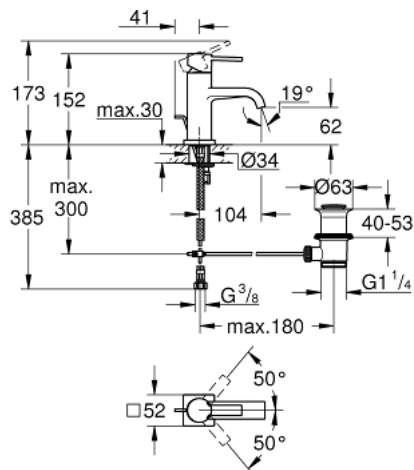

32 757 000 **ALLURE SINGLE-LEVER BASIN MIXER 1/2"**
M-SIZE

PRODUCT DESCRIPTION

- Colour: chrome
- single hole installation
- GROHE SilkMove 28 mm ceramic cartridge
- GROHE LongLife finish
- 6.0 l/min flow limiter
- rapid installation system
- mousseur
- pop-up waste set 1 1/4"
- flexible connection hoses

32 757 000 **ALLURE SINGLE-LEVER BASIN MIXER 1/2"**
M-SIZE

SPARE PARTS, april 2009 – now

- 1: Lever (Spare part-nr. 46610000)
- 2: Cap (Spare part-nr. 46581000)
- 3: Fitting ring (Spare part-nr. 07419000)
- 4: Cartridge (Spare part-nr. 46580000)
- 5: Pop-up rod (Spare part-nr. 46739000)
- 6: Mousseur (Spare part-nr. 13220000)
- 7: Shank mounting kit (Spare part-nr. 46671000)
- 8: Waste set 1 1/4" (Spare part-nr. 28910000)
- 8.1: Plug (Spare part-nr. 07182000)
- 8.2: Eccentric rod (Spare part-nr. 07052000)
- 9: Mounting wrench (Spare part-nr. 19017000)*
- 10: Eccentric rod (Spare part-nr. 07341000)*