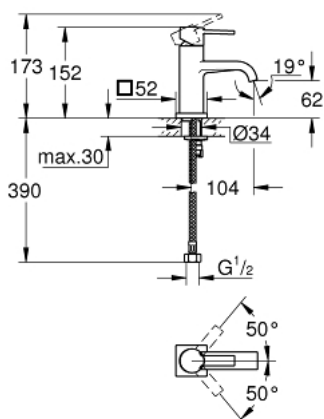

32 759 000 **ALLURE SINGLE-LEVER BASIN MIXER 1/2"**
M-SIZE

PRODUCT DESCRIPTION

- Colour: chrome
- single hole installation
- GROHE SilkMove 28 mm ceramic cartridge
- GROHE LongLife finish
- flow limiter 5.0 l/min
- rapid installation system
- mousseur
- smooth body
- without lift rod and without pop up waste
- flexible connection hoses
- DR-brass

32 759 000 **ALLURE SINGLE-LEVER BASIN MIXER 1/2"**
M-SIZE

SPARE PARTS, marec 2013 – now

- 1: Lever (Spare part-nr. 46610000)
- 2: Cap (Spare part-nr. 46581000)
- 3: Fitting ring (Spare part-nr. 07419000)
- 4: Cartridge (Spare part-nr. 46580000)
- 5: Shank mounting kit (Spare part-nr. 46671000)
- 6: Mousseur (Spare part-nr. 13220000)
- 7: Mounting wrench (Spare part-nr. 19017000)*