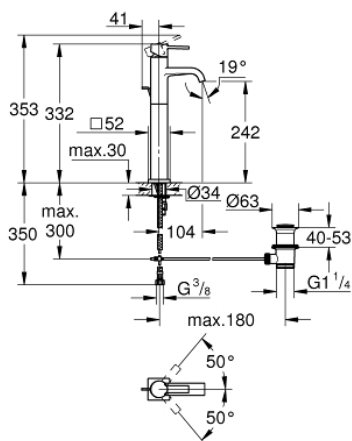

32 760 000 ALLURE SINGLE-LEVER BASIN MIXER 1/2" XL-SIZE

PRODUCT DESCRIPTION

- Colour: chrome
- single hole installation
- for free-standing basins
- GROHE SilkMove 28 mm ceramic cartridge
- GROHE LongLife finish
- 6.0 l/min flow limiter
- rapid installation system
- mousseur
- pop-up waste set 1 1/4"
- flexible connection hoses
- projection 104 mm
- min. recommended pressure 1.0 bar

32 760 000 ALLURE SINGLE-LEVER BASIN MIXER 1/2" XL-SIZE

SPARE PARTS, marec 2013 – now

- 1: Lever (Spare part-nr. 46610000)
- 2: Cap (Spare part-nr. 46581000)
- 3: Fitting ring (Spare part-nr. 07419000)
- 4: Cartridge (Spare part-nr. 46580000)
- 5: Pop-up rod (Spare part-nr. 46739000)
- 6: Mousseur (Spare part-nr. 13220000)
- 7: Shank mounting kit (Spare part-nr. 46671000)
- 8: Waste set 1 1/4" (Spare part-nr. 28910000)
- 8.1: Plug (Spare part-nr. 07182000)
- 8.2: Eccentric rod (Spare part-nr. 07052000)
- 9: Mounting wrench (Spare part-nr. 19017000)*
- 10: Eccentric rod (Spare part-nr. 07341000)*