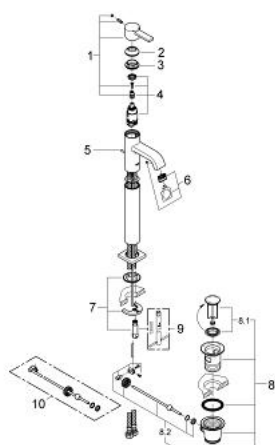

32 760 000 ALLURE SINGLE-LEVER BASIN MIXER 1/2" XL-SIZE

PRODUCT DESCRIPTION

- Colour: chrome
- single hole installation
- for free-standing basins
- GROHE SilkMove 28 mm ceramic cartridge
- GROHE LongLife finish
- 6.0 l/min flow limiter
- rapid installation system
- mousseur
- pop-up waste set 1 1/4"
- flexible connection hoses
- projection 104 mm
- min. recommended pressure 1.0 bar

32 760 000 ALLURE SINGLE-LEVER BASIN MIXER 1/2" XL-SIZE

SPARE PARTS, marec 2013 – now

- 1: Lever (Spare part-nr. 46610000)
- 2: Cap (Spare part-nr. 46581000)
- 3: Fitting ring (Spare part-nr. 07419000)
- 4: Cartridge (Spare part-nr. 46580000)
- 5: Pop-up rod (Spare part-nr. 46739000)
- 6: Mousseur (Spare part-nr. 13220000)
- 7: Shank mounting kit (Spare part-nr. 46671000)
- 8: Waste set 1 1/4" (Spare part-nr. 28910000)
- 8.1: Plug (Spare part-nr. 07182000)
- 8.2: Eccentric rod (Spare part-nr. 07052000)
- 9: Mounting wrench (Spare part-nr. 19017000)*
- 10: Eccentric rod (Spare part-nr. 07341000)*