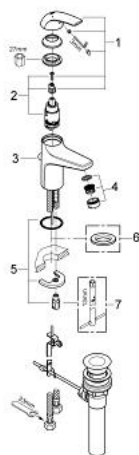

## 32 805 000 GROHE BAUCURVE SINGLE-LEVER BASIN MIXER 1/2"

### PRODUCT DESCRIPTION

- Colour: chrome
- single hole installation
- metal lever
- GROHE SmoothControl 28 mm ceramic cartridge
- GROHE LongLife finish
- mousseur
- pop-up waste set 1"
- flexible connection hoses
- rapid installation system

### SPARE PARTS, august 2009 – now

- 1: Lever (Spare part-nr. 46699000)
- 2: Cartridge (Spare part-nr. 46580000)
- 3: Pop-up rod (Spare part-nr. 06329000)
- 4: Mousseur (Spare part-nr. 13952000)
- 5: Shank mounting kit (Spare part-nr. 46249000)
- 6: Base plate (Spare part-nr. 48052000)\*
- 7: Mounting wrench (Spare part-nr. 19017000)\*