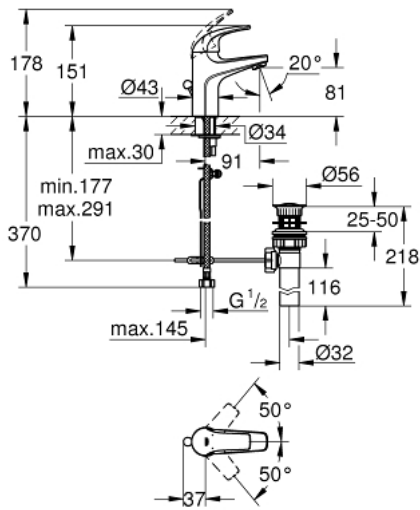

## 32 805 000 GROHE BAUCURVE SINGLE-LEVER BASIN MIXER 1/2"

### PRODUCT DESCRIPTION

- Colour: chrome
- single hole installation
- metal lever
- GROHE SmoothControl 28 mm ceramic cartridge
- GROHE LongLife finish
- mousseur
- pop-up waste set 1"
- flexible connection hoses
- rapid installation system

### SPARE PARTS, august 2009 – now

- 1: Lever (Spare part-nr. 46699000)
- 2: Cartridge (Spare part-nr. 46580000)
- 3: Pop-up rod (Spare part-nr. 06329000)
- 4: Mousseur (Spare part-nr. 13952000)
- 5: Shank mounting kit (Spare part-nr. 46249000)
- 6: Base plate (Spare part-nr. 48052000)\*
- 7: Mounting wrench (Spare part-nr. 19017000)\*