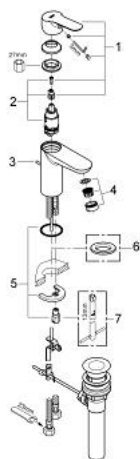

32 819 000 **BAUEDGE SINGLE-LEVER BASIN MIXER 1/2"**
S-SIZE

PRODUCT DESCRIPTION

- Colour: chrome
- single hole installation
- metal lever
- GROHE SmoothControl 28 mm ceramic cartridge
- GROHE LongLife finish
- mousseur
- pop-up waste set 1"
- flexible connection hoses
- rapid installation system

32 819 000 **BAUEDGE SINGLE-LEVER BASIN MIXER 1/2"**
S-SIZE

SPARE PARTS, avgust 2009 – now

- 1: Lever (Spare part-nr. 46697000)
- 2: Cartridge (Spare part-nr. 46580000)
- 3: Pop-up rod (Spare part-nr. 10769000)
- 4: Mousseur (Spare part-nr. 13952000)
- 5: Shank mounting kit (Spare part-nr. 46249000)
- 6: Base plate (Spare part-nr. 48052000)*
- 7: Mounting wrench (Spare part-nr. 19017000)*