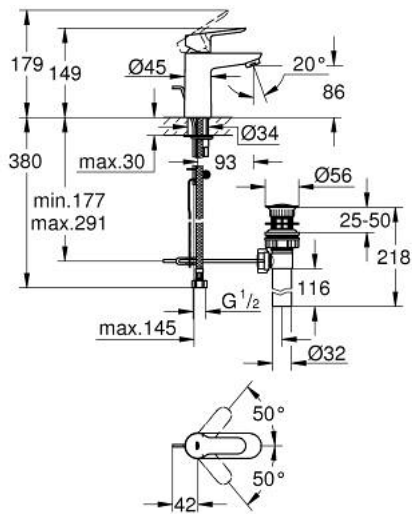

32 819 000 **BAUEDGE SINGLE-LEVER BASIN MIXER 1/2"**
S-SIZE

PRODUCT DESCRIPTION

- Colour: chrome
- single hole installation
- metal lever
- GROHE SmoothControl 28 mm ceramic cartridge
- GROHE LongLife finish
- mousseur
- pop-up waste set 1"
- flexible connection hoses
- rapid installation system

32 819 000 **BAUEDGE SINGLE-LEVER BASIN MIXER 1/2"**
S-SIZE

SPARE PARTS, avgust 2009 – now

- 1: Lever (Spare part-nr. 46697000)
- 2: Cartridge (Spare part-nr. 46580000)
- 3: Pop-up rod (Spare part-nr. 10769000)
- 4: Mousseur (Spare part-nr. 13952000)
- 5: Shank mounting kit (Spare part-nr. 46249000)
- 6: Base plate (Spare part-nr. 48052000)*
- 7: Mounting wrench (Spare part-nr. 19017000)*