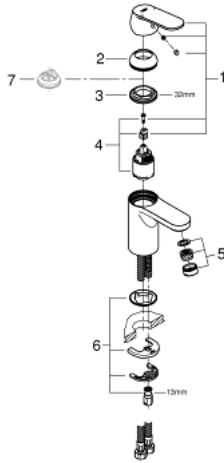

32 824 000 **EUROSMART COSMOPOLITAN SINGLE-LEVER BASIN MIXER 1/2"**  
**S-SIZE**

**PRODUCT DESCRIPTION**

- Colour: chrome
- single hole installation
- metal lever
- GROHE SilkMove 35 mm ceramic cartridge
- adjustable flow rate limiter
- adjustable minimum flow rate approx. 2.5 l/min
- GROHE LongLife finish
- GROHE FastFixation installation system with centering support
- mousseur
- smooth body
- flexible connection hoses
- optional temperature limiter ref. no. 46 375
- noise classification I in accordance with DIN 4109

32 824 000 **EUROSMART COSMOPOLITAN SINGLE-LEVER BASIN MIXER 1/2"**  
**S-SIZE**

9	32mm
8	13mm
7	

**SPARE PARTS**, avgust 2009 – now

- 1: Lever (Spare part-nr. 46681000)
- 2: Cap (Spare part-nr. 46492000)
- 3: Screw coupling (Spare part-nr. 46460000)
- 4: Cartridge (Spare part-nr. 46374000)
- 5: Mousseur (Spare part-nr. 13929000)
- 6: Shank mounting kit (Spare part-nr. 46671000)
- 7: Temperature limiter (Spare part-nr. 46375000)\*
- 8: Mounting wrench (Spare part-nr. 19017000)\*
- 9: Socket spanner (Spare part-nr. 19332000)\*