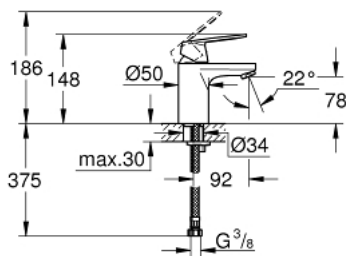

32 824 000 **EUROSMART COSMOPOLITAN SINGLE-LEVER BASIN MIXER 1/2"**  
**S-SIZE**

**PRODUCT DESCRIPTION**

- Colour: chrome
- single hole installation
- metal lever
- GROHE SilkMove 35 mm ceramic cartridge
- adjustable flow rate limiter
- adjustable minimum flow rate approx. 2.5 l/min
- GROHE LongLife finish
- GROHE FastFixation installation system with centering support
- mousseur
- smooth body
- flexible connection hoses
- optional temperature limiter ref. no. 46 375
- noise classification I in accordance with DIN 4109

32 824 000 **EUROSMART COSMOPOLITAN SINGLE-LEVER BASIN MIXER 1/2"**  
**S-SIZE**

9	32mm
8	13mm
7	

**SPARE PARTS**, avgust 2009 – now

- 1: Lever (Spare part-nr. 46681000)
- 2: Cap (Spare part-nr. 46492000)
- 3: Screw coupling (Spare part-nr. 46460000)
- 4: Cartridge (Spare part-nr. 46374000)
- 5: Mousseur (Spare part-nr. 13929000)
- 6: Shank mounting kit (Spare part-nr. 46671000)
- 7: Temperature limiter (Spare part-nr. 46375000)\*
- 8: Mounting wrench (Spare part-nr. 19017000)\*
- 9: Socket spanner (Spare part-nr. 19332000)\*