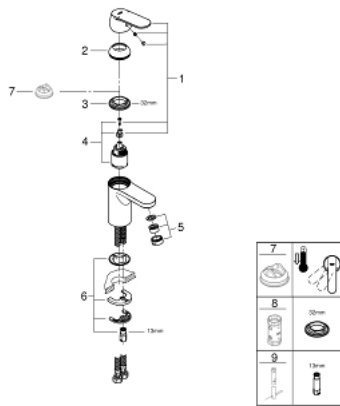

32 824 00L **EUROSMART COSMOPOLITAN SINGLE-LEVER BASIN MIXER 1/2"**  
**S-SIZE**

**PRODUCT DESCRIPTION**

- Colour: chrome
- single hole installation
- metal lever
- GROHE SilkMove 35 mm ceramic cartridge
- adjustable flow rate limiter
- GROHE LongLife finish
- adjustable minimum flow rate approx. 2.5 l/min
- GROHE FastFixation installation system with centering support
- mousseur
- smooth body
- flexible connection hoses
- for low pressure
- recommended pressure 0.2 - 5.0 bar
- optional temperature limiter ref. no. 46 375
- noise classification I in accordance with DIN 4109

## 32 824 00L EUROSMART COSMOPOLITAN SINGLE-LEVER BASIN MIXER 1/2" S-SIZE

### SPARE PARTS, junij 2011 – now

- 1: Lever (Spare part-nr. 46681000)
- 2: Cap (Spare part-nr. 46492000)
- 3: Screw coupling (Spare part-nr. 46460000)
- 4: Cartridge (Spare part-nr. 46374000)
- 5: Sistra (Spare part-nr. 13905000)
- 5: Mousseur (Spare part-nr. 13922000)
- 6: Shank mounting kit (Spare part-nr. 46671000)
- 7: Temperature limiter (Spare part-nr. 46375000)\*
- 8: Socket spanner (Spare part-nr. 19332000)\*
- 9: Mounting wrench (Spare part-nr. 19017000)\*