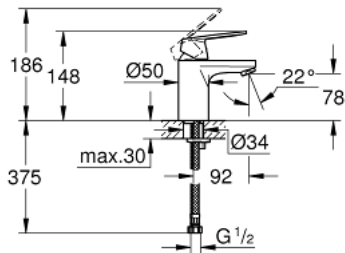

32 824 00L **EUROSMART COSMOPOLITAN SINGLE-LEVER BASIN MIXER 1/2"**  
**S-SIZE**

**PRODUCT DESCRIPTION**

- Colour: chrome
- single hole installation
- metal lever
- GROHE SilkMove 35 mm ceramic cartridge
- adjustable flow rate limiter
- GROHE LongLife finish
- adjustable minimum flow rate approx. 2.5 l/min
- GROHE FastFixation installation system with centering support
- mousseur
- smooth body
- flexible connection hoses
- for low pressure
- recommended pressure 0.2 - 5.0 bar
- optional temperature limiter ref. no. 46 375
- noise classification I in accordance with DIN 4109

## 32 824 00L EUROSMART COSMOPOLITAN SINGLE-LEVER BASIN MIXER 1/2" S-SIZE

### SPARE PARTS, junij 2011 – now

- 1: Lever (Spare part-nr. 46681000)
- 2: Cap (Spare part-nr. 46492000)
- 3: Screw coupling (Spare part-nr. 46460000)
- 4: Cartridge (Spare part-nr. 46374000)
- 5: Sistra (Spare part-nr. 13905000)
- 5: Mousseur (Spare part-nr. 13922000)
- 6: Shank mounting kit (Spare part-nr. 46671000)
- 7: Temperature limiter (Spare part-nr. 46375000)\*
- 8: Socket spanner (Spare part-nr. 19332000)\*
- 9: Mounting wrench (Spare part-nr. 19017000)\*