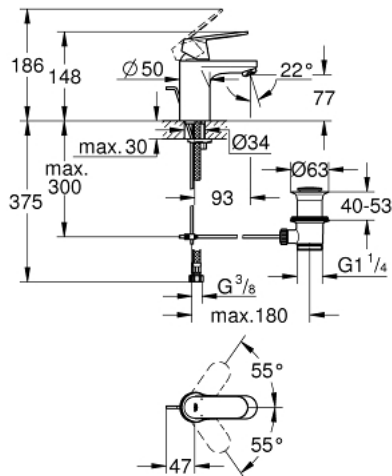

## 32 825 00E EUROSMART COSMOPOLITAN SINGLE-LEVER BASIN MIXER 1/2" S-SIZE

### PRODUCT DESCRIPTION

- Colour: chrome
- single hole installation
- metal lever
- GROHE SilkMove 35 mm ceramic cartridge
- adjustable flow rate limiter
- adjustable minimum flow rate approx. 2.5 l/min
- temperature limiter
- GROHE LongLife finish
- GROHE EcoJoy - Less water, perfect flow
- maximum flow rate (at 3 bar): 5 l/min
- SpeedClean mousseur
- GROHE FastFixation installation system with centering support
- pop-up waste set 1 1/4"
- flexible connection hoses
- min. recommended pressure 1.0 bar
- noise classification I in accordance with DIN 4109

### SPARE PARTS, august 2017 – now

- 1: Lever (Spare part-nr. 46681000)
- 2: Cap (Spare part-nr. 46492000)
- 3: Screw coupling (Spare part-nr. 46460000)
- 4: Cartridge (Spare part-nr. 46374000)
- 5: Laminar flow straightener (Spare part-nr. 13955000)
- 6: Pop-up rod (Spare part-nr. 46739000)
- 7: Shank mounting kit (Spare part-nr. 46671000)
- 8: Waste set 1 1/4" (Spare part-nr. 28910000)
- 8.1: Plug (Spare part-nr. 07182000)
- 8.2: Eccentric rod (Spare part-nr. 07052000)
- 9: Mounting wrench (Spare part-nr. 19017000)\*
- 10: Socket spanner (Spare part-nr. 19332000)\*
- 11: Eccentric rod (Spare part-nr. 07341000)\*