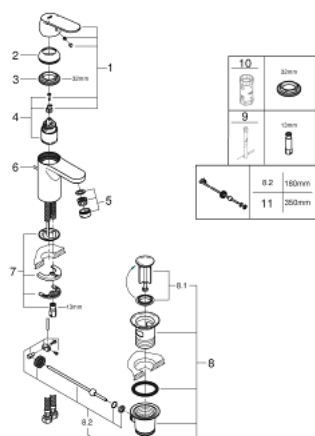

## 32 825 00E EUROSMART COSMOPOLITAN SINGLE-LEVER BASIN MIXER 1/2" S-SIZE

### PRODUCT DESCRIPTION

- Colour: chrome
- single hole installation
- metal lever
- GROHE SilkMove 35 mm ceramic cartridge
- adjustable flow rate limiter
- adjustable minimum flow rate approx. 2.5 l/min
- temperature limiter
- GROHE LongLife finish
- GROHE EcoJoy - Less water, perfect flow
- maximum flow rate (at 3 bar): 5 l/min
- SpeedClean mousseur
- GROHE FastFixation installation system with centering support
- pop-up waste set 1 1/4"
- flexible connection hoses
- min. recommended pressure 1.0 bar
- noise classification I in accordance with DIN 4109

### SPARE PARTS, august 2017 – now

- 1: Lever (Spare part-nr. 46681000)
- 2: Cap (Spare part-nr. 46492000)
- 3: Screw coupling (Spare part-nr. 46460000)
- 4: Cartridge (Spare part-nr. 46374000)
- 5: Laminar flow straightener (Spare part-nr. 13955000)
- 6: Pop-up rod (Spare part-nr. 46739000)
- 7: Shank mounting kit (Spare part-nr. 46671000)
- 8: Waste set 1 1/4" (Spare part-nr. 28910000)
- 8.1: Plug (Spare part-nr. 07182000)
- 8.2: Eccentric rod (Spare part-nr. 07052000)
- 9: Mounting wrench (Spare part-nr. 19017000)\*
- 10: Socket spanner (Spare part-nr. 19332000)\*
- 11: Eccentric rod (Spare part-nr. 07341000)\*