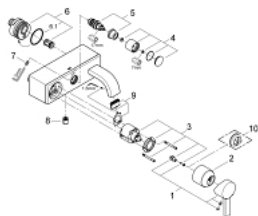

32 826 000 ALLURE SINGLE-LEVER BATH MIXER 1/2"

PRODUCT DESCRIPTION

- Colour: chrome
- wall mounted
- GROHE SilkMove 46 mm ceramic cartridge
- GROHE LongLife finish
- FastFixation installation system
- adjustable flow rate limiter
- automatic diverter: bath/shower
- mousseur
- integrated non-return valve in the shower outlet 1/2"
- flat wall installation with covered unions
- protected against backflow

32 826 000 ALLURE SINGLE-LEVER BATH MIXER 1/2"

SPARE PARTS, december 2009 – now

- 1: Lever (Spare part-nr. 46609000)
- 2: Cap (Spare part-nr. 46584000)
- 3: Cartridge (Spare part-nr. 46048000)
- 4: Diverter knob (Spare part-nr. 46585000)
- 5: Diverter (Spare part-nr. 08915000)
- 6: Bulkhead union (Spare part-nr. 12088000)
- 6.1: Seal $\varnothing 45 \times \varnothing 3$ (Spare part-nr. 0044400M)
- 7: Fixing set (Spare part-nr. 46381V00)
- 8: Non-return valve (Spare part-nr. 08565000)
- 9: Mousseur (Spare part-nr. 48056000)
- 10: Temperature limiter (Spare part-nr. 46375000)*