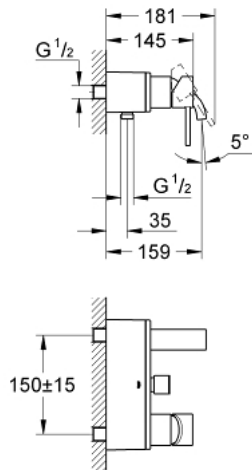

32 826 000 ALLURE SINGLE-LEVER BATH MIXER 1/2"

PRODUCT DESCRIPTION

- Colour: chrome
- wall mounted
- GROHE SilkMove 46 mm ceramic cartridge
- GROHE LongLife finish
- FastFixation installation system
- adjustable flow rate limiter
- automatic diverter: bath/shower
- mousseur
- integrated non-return valve in the shower outlet 1/2"
- flat wall installation with covered unions
- protected against backflow

32 826 000 ALLURE SINGLE-LEVER BATH MIXER 1/2"

SPARE PARTS, december 2009 – now

- 1: Lever (Spare part-nr. 46609000)
- 2: Cap (Spare part-nr. 46584000)
- 3: Cartridge (Spare part-nr. 46048000)
- 4: Diverter knob (Spare part-nr. 46585000)
- 5: Diverter (Spare part-nr. 08915000)
- 6: Bulkhead union (Spare part-nr. 12088000)
- 6.1: Seal $\varnothing 45 \times \varnothing 3$ (Spare part-nr. 0044400M)
- 7: Fixing set (Spare part-nr. 46381V00)
- 8: Non-return valve (Spare part-nr. 08565000)
- 9: Mousseur (Spare part-nr. 48056000)
- 10: Temperature limiter (Spare part-nr. 46375000)*