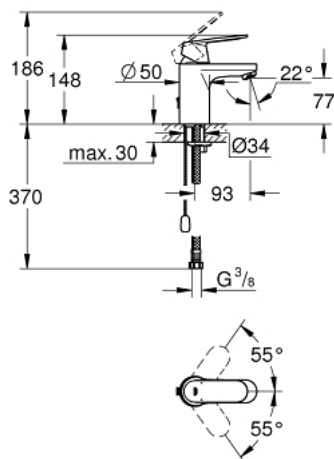

32 827 00E **EUROSMART COSMOPOLITAN SINGLE-LEVER BASIN MIXER 1/2"**  
**S-SIZE**

**PRODUCT DESCRIPTION**

- Colour: chrome
- single hole installation
- metal lever
- GROHE SilkMove 35 mm ceramic cartridge
- adjustable flow rate limiter
- adjustable minimum flow rate approx. 2.5 l/min
- GROHE LongLife finish
- GROHE EcoJoy - Less water, perfect flow
- maximum flow rate (at 3 bar): 5 l/min
- SpeedClean mousseur
- GROHE FastFixation installation system with centering support
- retractable chain
- flexible connection hoses
- noise classification I in accordance with DIN 4109

## 32 827 00E EUROSMART COSMOPOLITAN SINGLE-LEVER BASIN MIXER 1/2" S-SIZE

### SPARE PARTS, avgust 2017 – now

- 1: Lever (Spare part-nr. 46681000)
  - 2: Cap (Spare part-nr. 46492000)
  - 3: Screw coupling (Spare part-nr. 46460000)
  - 4: Cartridge (Spare part-nr. 46374000)
  - 5: Mousseur (Spare part-nr. 48159000)
  - 6: Chain (Spare part-nr. 06815000)
  - 7: Shank mounting kit (Spare part-nr. 46671000)
  - 8: Socket spanner (Spare part-nr. 19332000)\*
  - 9: Mounting wrench (Spare part-nr. 19017000)\*
- \* Optional accessories