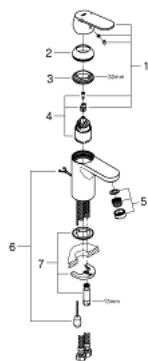

32 827 00E **EUROSMART COSMOPOLITAN SINGLE-LEVER BASIN MIXER 1/2"**  
**S-SIZE**

**PRODUCT DESCRIPTION**

- Colour: chrome
- single hole installation
- metal lever
- GROHE SilkMove 35 mm ceramic cartridge
- adjustable flow rate limiter
- adjustable minimum flow rate approx. 2.5 l/min
- GROHE LongLife finish
- GROHE EcoJoy - Less water, perfect flow
- maximum flow rate (at 3 bar): 5 l/min
- SpeedClean mousseur
- GROHE FastFixation installation system with centering support
- retractable chain
- flexible connection hoses
- noise classification I in accordance with DIN 4109

## 32 827 00E EUROSMART COSMOPOLITAN SINGLE-LEVER BASIN MIXER 1/2" S-SIZE

### SPARE PARTS, avgust 2017 – now

- 1: Lever (Spare part-nr. 46681000)
  - 2: Cap (Spare part-nr. 46492000)
  - 3: Screw coupling (Spare part-nr. 46460000)
  - 4: Cartridge (Spare part-nr. 46374000)
  - 5: Mousseur (Spare part-nr. 48159000)
  - 6: Chain (Spare part-nr. 06815000)
  - 7: Shank mounting kit (Spare part-nr. 46671000)
  - 8: Socket spanner (Spare part-nr. 19332000)\*
  - 9: Mounting wrench (Spare part-nr. 19017000)\*
- \* Optional accessories