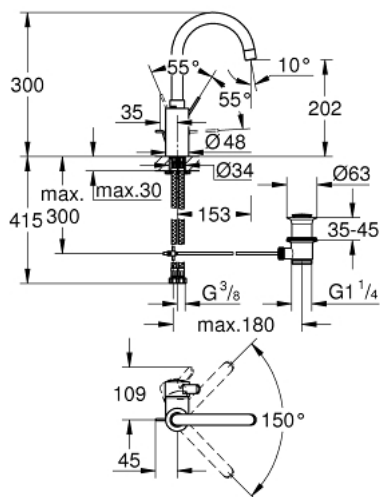

## 32 830 001 EUROSMART COSMOPOLITAN SINGLE-LEVER BASIN MIXER 1/2" L-SIZE

### PRODUCT DESCRIPTION

- Colour: chrome
- single hole installation
- metal lever
- covered lever fixing
- GROHE SilkMove 35 mm ceramic cartridge
- adjustable flow rate limiter
- GROHE LongLife finish
- Protected Water Ways no contact of water with lead or nickel inside the tap
- GROHE FastFixation installation system
- mousseur
- swivel tubular spout with stop limiter
- pop-up waste set 1 1/4"
- flexible connection hoses
- optional temperature limiter ref. no. 46 375

32 830 001 **EUROSMART COSMOPOLITAN SINGLE-LEVER BASIN MIXER 1/2"**  
**L-SIZE**

**SPARE PARTS**, avgust 2017 – now

- 1: Lever (Spare part-nr. 46683000)
- 2: Cartridge (Spare part-nr. 46374000)
- 3: Mousseur (Spare part-nr. 48418000)
- 4: Pop-up rod (Spare part-nr. 46739000)
- 5: Shank mounting kit (Spare part-nr. 46671000)
- 6: Waste set 1 1/4" (Spare part-nr. 28910000)
- 6.1: Plug (Spare part-nr. 07182000)
- 6.2: Eccentric rod (Spare part-nr. 07052000)
- 7: Socket spanner (Spare part-nr. 19332000)\*
- 8: Mounting wrench (Spare part-nr. 19017000)\*
- 9: Eccentric rod (Spare part-nr. 07341000)\*