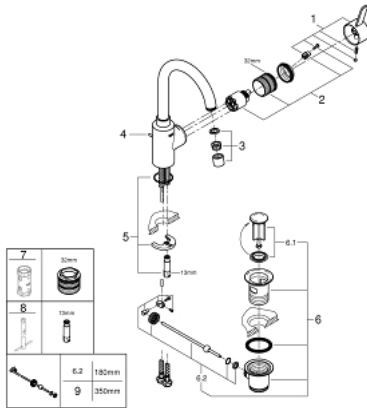

## 32 830 001 EUROSMART COSMOPOLITAN SINGLE-LEVER BASIN MIXER 1/2" L-SIZE

### PRODUCT DESCRIPTION

- Colour: chrome
- single hole installation
- metal lever
- covered lever fixing
- GROHE SilkMove 35 mm ceramic cartridge
- adjustable flow rate limiter
- GROHE LongLife finish
- Protected Water Ways no contact of water with lead or nickel inside the tap
- GROHE FastFixation installation system
- mousseur
- swivel tubular spout with stop limiter
- pop-up waste set 1 1/4"
- flexible connection hoses
- optional temperature limiter ref. no. 46 375

32 830 001 **EUROSMART COSMOPOLITAN SINGLE-LEVER BASIN MIXER 1/2"**  
**L-SIZE**

**SPARE PARTS**, avgust 2017 – now

- 1: Lever (Spare part-nr. 46683000)
- 2: Cartridge (Spare part-nr. 46374000)
- 3: Mousseur (Spare part-nr. 48418000)
- 4: Pop-up rod (Spare part-nr. 46739000)
- 5: Shank mounting kit (Spare part-nr. 46671000)
- 6: Waste set 1 1/4" (Spare part-nr. 28910000)
- 6.1: Plug (Spare part-nr. 07182000)
- 6.2: Eccentric rod (Spare part-nr. 07052000)
- 7: Socket spanner (Spare part-nr. 19332000)\*
- 8: Mounting wrench (Spare part-nr. 19017000)\*
- 9: Eccentric rod (Spare part-nr. 07341000)\*