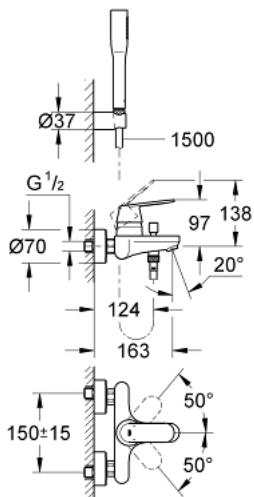

32 832 000 EUROSMART COSMOPOLITAN SINGLE-LEVER BATH MIXER 1/2"

PRODUCT DESCRIPTION

- Colour: chrome
- wall mounted
- metal lever
- GROHE SilkMove 46 mm ceramic cartridge
- GROHE LongLife finish
- adjustable flow rate limiter
- adjustable minimum flow rate approx. 2.5 l/min
- automatic diverter: bath/shower
- mousseur
- integrated non-return valve in the shower outlet 1/2"
- S-unions
- protected against backflow
- optional temperature limiter ref. no. 46 308
- noise classification I in accordance with DIN 4109
- with shower set
- consisting of:
 - Euphoria Cosmopolitan hand shower (27 367)
 - wall shower holder (27 056)
 - Relaxaflex hose 1500 mm 1/2" x 1/2" (28 151)

32 832 000 EUROSMART COSMOPOLITAN SINGLE-LEVER BATH MIXER 1/2"

SPARE PARTS, februar 2016 – now

- 1: Lever (Spare part-nr. 46682000)
- 2: Cap (Spare part-nr. 46427000)
- 3: Cartridge (Spare part-nr. 46048000)
- 4: Diverter knob (Spare part-nr. 64309000)
- 5: Diverter (Spare part-nr. 65655000)
- 6: Non-return valve (Spare part-nr. 08565000)
- 7: Mousseur (Spare part-nr. 13952000)
- 8: Screw connection 1/2" (Spare part-nr. 45044000)
- 9: S-union (Spare part-nr. 12662000)
- 10: Dirt strainer (Spare part-nr. 0700200M)
- 11: Temperature limiter (Spare part-nr. 46308000)*
- 12: Extension 3/4", 20 mm (Spare part-nr. 0713000M)*
- 13: Special spanner (Spare part-nr. 19377000)*