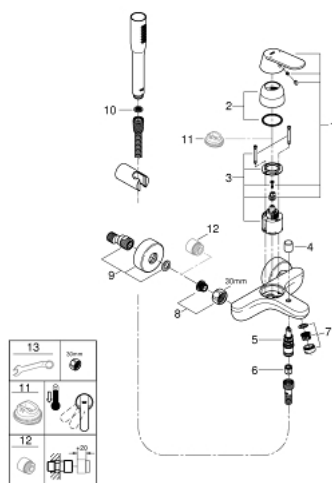

32 832 000 EUROSMART COSMOPOLITAN SINGLE-LEVER BATH MIXER 1/2"

PRODUCT DESCRIPTION

- Colour: chrome
- wall mounted
- metal lever
- GROHE SilkMove 46 mm ceramic cartridge
- GROHE LongLife finish
- adjustable flow rate limiter
- adjustable minimum flow rate approx. 2.5 l/min
- automatic diverter: bath/shower
- mousseur
- integrated non-return valve in the shower outlet 1/2"
- S-unions
- protected against backflow
- optional temperature limiter ref. no. 46 308
- noise classification I in accordance with DIN 4109
- with shower set
- consisting of:
 - Euphoria Cosmopolitan hand shower (27 367)
 - wall shower holder (27 056)
 - Relaxaflex hose 1500 mm 1/2" x 1/2" (28 151)

32 832 000 EUROSMART COSMOPOLITAN SINGLE-LEVER BATH MIXER 1/2"

SPARE PARTS, februar 2016 – now

- 1: Lever (Spare part-nr. 46682000)
- 2: Cap (Spare part-nr. 46427000)
- 3: Cartridge (Spare part-nr. 46048000)
- 4: Diverter knob (Spare part-nr. 64309000)
- 5: Diverter (Spare part-nr. 65655000)
- 6: Non-return valve (Spare part-nr. 08565000)
- 7: Mousseur (Spare part-nr. 13952000)
- 8: Screw connection 1/2" (Spare part-nr. 45044000)
- 9: S-union (Spare part-nr. 12662000)
- 10: Dirt strainer (Spare part-nr. 0700200M)
- 11: Temperature limiter (Spare part-nr. 46308000)*
- 12: Extension 3/4", 20 mm (Spare part-nr. 0713000M)*
- 13: Special spanner (Spare part-nr. 19377000)*