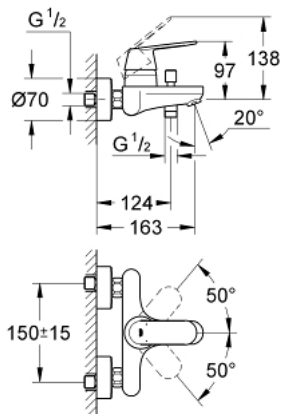

32 833 000 **EUROSMART COSMOPOLITAN SINGLE-LEVER BATH MIXER 1/2"**

**PRODUCT DESCRIPTION**

- Colour: chrome
- wall mounted
- metal lever
- GROHE SilkMove 46 mm ceramic cartridge
- Eco-Override-Stop lever resistance for saving water
- GROHE LongLife finish
- adjustable flow rate limiter
- adjustable minimum flow rate approx. 2.5 l/min
- automatic diverter: bath/shower
- mousseur
- integrated non-return valve in the shower outlet 1/2"
- S-unions
- protected against backflow
- optional temperature limiter ref. no. 08 791

## 32 833 000 EUROSMART COSMOPOLITAN SINGLE-LEVER BATH MIXER 1/2"

### SPARE PARTS, august 2009 – now

- 1: Lever (Spare part-nr. 46682000)
- 2: Cap (Spare part-nr. 46427000)
- 3: Cartridge (Spare part-nr. 46588000)
- 4: Diverter knob (Spare part-nr. 64309000)
- 5: Diverter (Spare part-nr. 65655000)
- 6: Non-return valve (Spare part-nr. 08565000)
- 7: Mousseur (Spare part-nr. 13952000)
- 8: Screw connection 1/2" (Spare part-nr. 45044000)
- 9: S-union (Spare part-nr. 12662000)
- 10: Temperature limiter (Spare part-nr. 08791000)\*
- 11: Extension 3/4", 20 mm (Spare part-nr. 0713000M)\*