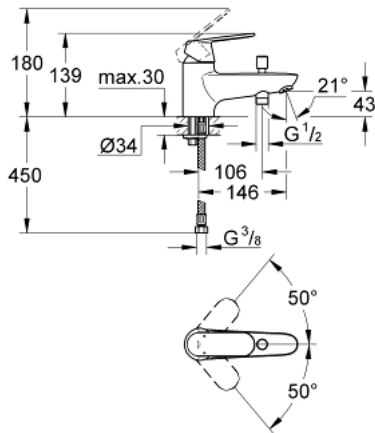

## 32 836 000 EUROSMART COSMOPOLITAN SINGLE-LEVER BATH MIXER 1/2"

### PRODUCT DESCRIPTION

- Colour: chrome
- single hole installation
- metal lever
- GROHE SilkMove 46 mm ceramic cartridge
- FlowControl Lever with override stop
- GROHE LongLife finish
- adjustable flow rate limiter
- adjustable minimum flow rate approx. 2.5 l/min
- automatic diverter: bath/shower
- mousseur
- integrated non-return valve in the shower outlet 1/2"
- flexible connection hoses
- protected against backflow
- optional temperature limiter ref. no. 46 308

### SPARE PARTS, august 2009 – now

- 1: Lever (Spare part-nr. 46685000)
- 2: Cap (Spare part-nr. 46570000)
- 3: Cartridge (Spare part-nr. 46588000)
- 4: Diverter knob (Spare part-nr. 48022000)
- 4.1: Diverter knob (Spare part-nr. 64309000)
- 5: Diverter (Spare part-nr. 65655000)
- 6: Mousseur (Spare part-nr. 13941000)
- 7: Non-return valve (Spare part-nr. 08565000)
- 8: Shank mounting kit (Spare part-nr. 46671000)
- 9: Temperature limiter (Spare part-nr. 08791000)\*