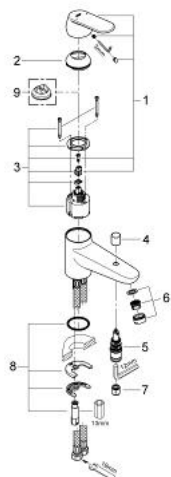

32 836 000 EUROSMART COSMOPOLITAN SINGLE-LEVER BATH MIXER 1/2"

PRODUCT DESCRIPTION

- Colour: chrome
- single hole installation
- metal lever
- GROHE SilkMove 46 mm ceramic cartridge
- Eco-Override-Stop lever resistance for saving water
- GROHE LongLife finish
- adjustable flow rate limiter
- adjustable minimum flow rate approx. 2.5 l/min
- automatic diverter: bath/shower
- mousseur
- integrated non-return valve in the shower outlet 1/2"
- flexible connection hoses
- protected against backflow
- optional temperature limiter ref. no. 46 308

32 836 000 EUROSMART COSMOPOLITAN SINGLE-LEVER BATH MIXER 1/2"

SPARE PARTS, august 2009 – now

- 1: Lever (Spare part-nr. 46685000)
- 2: Cap (Spare part-nr. 46570000)
- 3: Cartridge (Spare part-nr. 46588000)
- 4: Diverter knob (Spare part-nr. 48022000)
- 4.1: Diverter knob (Spare part-nr. 64309000)
- 5: Diverter (Spare part-nr. 65655000)
- 6: Mousseur (Spare part-nr. 13941000)
- 7: Non-return valve (Spare part-nr. 08565000)
- 8: Shank mounting kit (Spare part-nr. 46671000)
- 9: Temperature limiter (Spare part-nr. 08791000)*