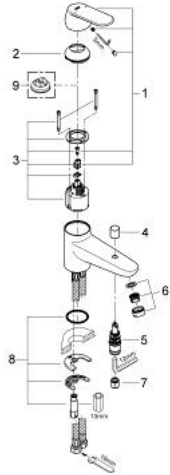

## 32 836 000 EUROSMART COSMOPOLITAN SINGLE-LEVER BATH MIXER 1/2"

### PRODUCT DESCRIPTION

- Colour: chrome
- single hole installation
- metal lever
- GROHE SilkMove 46 mm ceramic cartridge
- FlowControl Lever with override stop
- GROHE LongLife finish
- adjustable flow rate limiter
- adjustable minimum flow rate approx. 2.5 l/min
- automatic diverter: bath/shower
- mousseur
- integrated non-return valve in the shower outlet 1/2"
- flexible connection hoses
- protected against backflow
- optional temperature limiter ref. no. 46 308

### SPARE PARTS, august 2009 – now

- 1: Lever (Spare part-nr. 46685000)
- 2: Cap (Spare part-nr. 46570000)
- 3: Cartridge (Spare part-nr. 46588000)
- 4: Diverter knob (Spare part-nr. 48022000)
- 4.1: Diverter knob (Spare part-nr. 64309000)
- 5: Diverter (Spare part-nr. 65655000)
- 6: Mousseur (Spare part-nr. 13941000)
- 7: Non-return valve (Spare part-nr. 08565000)
- 8: Shank mounting kit (Spare part-nr. 46671000)
- 9: Temperature limiter (Spare part-nr. 08791000)\*