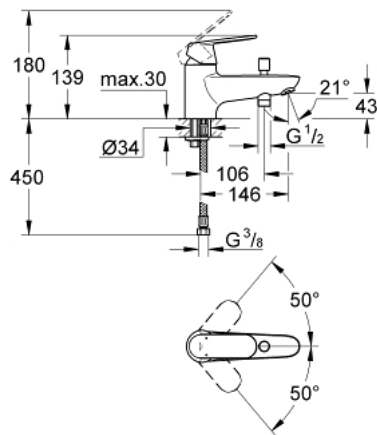

32 836 000 EUROSMART COSMOPOLITAN SINGLE-LEVER BATH MIXER 1/2"

PRODUCT DESCRIPTION

- Colour: chrome
- single hole installation
- metal lever
- GROHE SilkMove 46 mm ceramic cartridge
- Eco-Override-Stop lever resistance for saving water
- GROHE LongLife finish
- adjustable flow rate limiter
- adjustable minimum flow rate approx. 2.5 l/min
- automatic diverter: bath/shower
- mousseur
- integrated non-return valve in the shower outlet 1/2"
- flexible connection hoses
- protected against backflow
- optional temperature limiter ref. no. 46 308

32 836 000 EUROSMART COSMOPOLITAN SINGLE-LEVER BATH MIXER 1/2"

SPARE PARTS, august 2009 – now

- 1: Lever (Spare part-nr. 46685000)
- 2: Cap (Spare part-nr. 46570000)
- 3: Cartridge (Spare part-nr. 46588000)
- 4: Diverter knob (Spare part-nr. 48022000)
- 4.1: Diverter knob (Spare part-nr. 64309000)
- 5: Diverter (Spare part-nr. 65655000)
- 6: Mousseur (Spare part-nr. 13941000)
- 7: Non-return valve (Spare part-nr. 08565000)
- 8: Shank mounting kit (Spare part-nr. 46671000)
- 9: Temperature limiter (Spare part-nr. 08791000)*