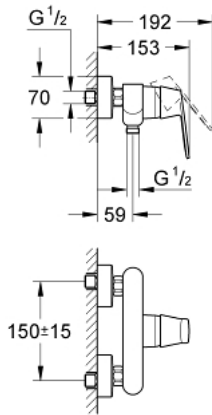

32 837 000 EUROSMART COSMOPOLITAN SINGLE-LEVER SHOWER MIXER 1/2"

PRODUCT DESCRIPTION

- Colour: chrome
- wall mounted
- metal lever
- GROHE SilkMove 46 mm ceramic cartridge
- GROHE LongLife finish
- adjustable flow rate limiter
- adjustable minimum flow rate approx. 2.5 l/min
- shower bottom outlet 1/2" with integrated non return valve
- S-unions
- optional temperature limiter ref. no. 46 308
- protected against backflow
- noise classification I in accordance with DIN 4109

32 837 000 EUROSMART COSMOPOLITAN SINGLE-LEVER SHOWER MIXER 1/2"

SPARE PARTS, august 2009 – now

- 1: Lever (Spare part-nr. 46682000)
- 2: Cap (Spare part-nr. 46427000)
- 3: Cartridge (Spare part-nr. 46048000)
- 4: Screw connection 1/2" (Spare part-nr. 45044000)
- 5: S-union (Spare part-nr. 12662000)
- 6: Non-return valve (Spare part-nr. 08565000)
- 7: Temperature limiter (Spare part-nr. 46308000)*
- 8: Extension 3/4", 20 mm (Spare part-nr. 0713000M)*
- 9: Plastic tray (Spare part-nr. 18349000)*