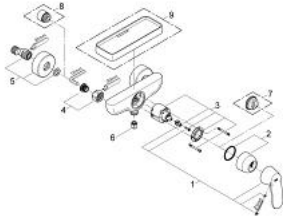

32 837 000 EUROSMART COSMOPOLITAN SINGLE-LEVER SHOWER MIXER 1/2"

PRODUCT DESCRIPTION

- Colour: chrome
- wall mounted
- metal lever
- GROHE SilkMove 46 mm ceramic cartridge
- GROHE LongLife finish
- adjustable flow rate limiter
- adjustable minimum flow rate approx. 2.5 l/min
- shower bottom outlet 1/2" with integrated non return valve
- S-unions
- optional temperature limiter ref. no. 46 308
- protected against backflow
- noise classification I in accordance with DIN 4109

32 837 000 EUROSMART COSMOPOLITAN SINGLE-LEVER SHOWER MIXER 1/2"

SPARE PARTS, august 2009 – now

- 1: Lever (Spare part-nr. 46682000)
- 2: Cap (Spare part-nr. 46427000)
- 3: Cartridge (Spare part-nr. 46048000)
- 4: Screw connection 1/2" (Spare part-nr. 45044000)
- 5: S-union (Spare part-nr. 12662000)
- 6: Non-return valve (Spare part-nr. 08565000)
- 7: Temperature limiter (Spare part-nr. 46308000)*
- 8: Extension 3/4", 20 mm (Spare part-nr. 0713000M)*
- 9: Plastic tray (Spare part-nr. 18349000)*