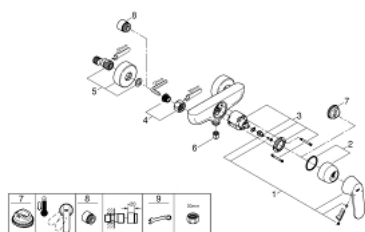

32 838 000 EUROSMART COSMOPOLITAN SINGLE-LEVER SHOWER MIXER 1/2"

PRODUCT DESCRIPTION

- Colour: chrome
- wall mounted
- metal lever
- GROHE SilkMove 46 mm ceramic cartridge
- Eco-Override-Stop lever resistance for saving water
- GROHE LongLife finish
- adjustable flow rate limiter
- adjustable minimum flow rate approx. 2.5 l/min
- shower bottom outlet 1/2" with integrated non return valve
- S-unions
- metal wall escutcheons
- protected against backflow
- optional temperature limiter

32 838 000 EUROSMART COSMOPOLITAN SINGLE-LEVER SHOWER MIXER 1/2"

SPARE PARTS, julij 2021 – now

- 1: Lever (Spare part-nr. 46682000)
 - 2: Cap (Spare part-nr. 46427000)
 - 3: Cartridge (Spare part-nr. 46588000)
 - 4: Screw connection 1/2" (Spare part-nr. 45044000)
 - 5: S-union (Spare part-nr. 12662000)
 - 6: Non-return valve (Spare part-nr. 08565000)
 - 7: Temperature limiter (Spare part-nr. 08791000)*
 - 8: Extension 3/4", 20 mm (Spare part-nr. 0713000M)*
 - 9: Special spanner (Spare part-nr. 19377000)*
- * Optional accessories