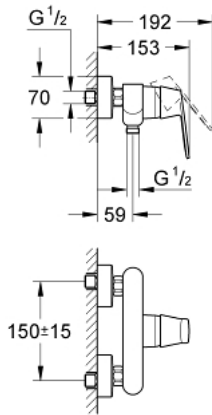

32 838 000 EUROSMART COSMOPOLITAN SINGLE-LEVER SHOWER MIXER 1/2"

PRODUCT DESCRIPTION

- Colour: chrome
- wall mounted
- metal lever
- GROHE SilkMove 46 mm ceramic cartridge
- Eco-Override-Stop lever resistance for saving water
- GROHE LongLife finish
- adjustable flow rate limiter
- adjustable minimum flow rate approx. 2.5 l/min
- shower bottom outlet 1/2" with integrated non return valve
- S-unions
- metal wall escutcheons
- protected against backflow
- optional temperature limiter

32 838 000 EUROSMART COSMOPOLITAN SINGLE-LEVER SHOWER MIXER 1/2"

SPARE PARTS, julij 2021 – now

- 1: Lever (Spare part-nr. 46682000)
 - 2: Cap (Spare part-nr. 46427000)
 - 3: Cartridge (Spare part-nr. 46588000)
 - 4: Screw connection 1/2" (Spare part-nr. 45044000)
 - 5: S-union (Spare part-nr. 12662000)
 - 6: Non-return valve (Spare part-nr. 08565000)
 - 7: Temperature limiter (Spare part-nr. 08791000)*
 - 8: Extension 3/4", 20 mm (Spare part-nr. 0713000M)*
 - 9: Special spanner (Spare part-nr. 19377000)*
- * Optional accessories