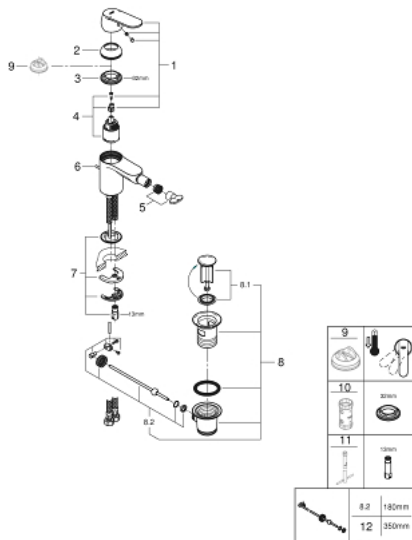

## 32 839 000 EUROSMART COSMOPOLITAN SINGLE-LEVER BIDET MIXER 1/2" S-SIZE

### PRODUCT DESCRIPTION

- Colour: chrome
- single hole installation
- metal lever
- GROHE SilkMove 35 mm ceramic cartridge
- adjustable flow rate limiter
- GROHE LongLife finish
- GROHE EcoJoy - Less water, perfect flow
- maximum flow rate (at 3 bar): 5 l/min
- GROHE FastFixation installation system with centering support
- ball-joint mousseur
- pop-up waste set 1 1/4"
- flexible connection hoses
- optional temperature limiter ref. no. 46 375
- noise classification I in accordance with DIN 4109

### 32 839 000 EUROSMART COSMOPOLITAN SINGLE-LEVER BIDET MIXER 1/2" S-SIZE

**SPARE PARTS**, august 2009 – now

- 1: Lever (Spare part-nr. 46681000)
- 2: Cap (Spare part-nr. 46492000)
- 3: Screw coupling (Spare part-nr. 46460000)
- 4: Cartridge (Spare part-nr. 46374000)
- 5: Mousseur (Spare part-nr. 13998000)
- 6: Pop-up rod (Spare part-nr. 46739000)
- 7: Shank mounting kit (Spare part-nr. 46671000)
- 8: Waste set 1 1/4" (Spare part-nr. 28910000)
- 8.1: Plug (Spare part-nr. 07182000)
- 8.2: Eccentric rod (Spare part-nr. 07052000)
- 9: Temperature limiter (Spare part-nr. 46375000)\*
- 10: Socket spanner (Spare part-nr. 19332000)\*
- 11: Mounting wrench (Spare part-nr. 19017000)\*
- 12: Eccentric rod (Spare part-nr. 07341000)\*