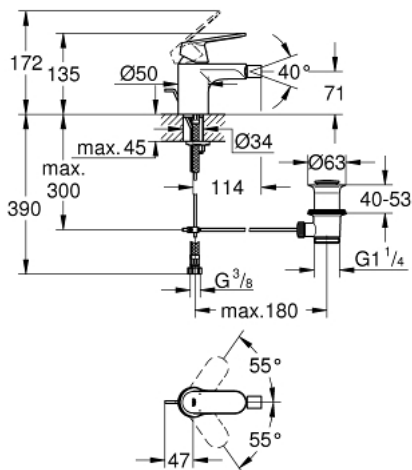

## 32 839 000 EUROSMART COSMOPOLITAN SINGLE-LEVER BIDET MIXER 1/2" S-SIZE

### PRODUCT DESCRIPTION

- Colour: chrome
- single hole installation
- metal lever
- GROHE SilkMove 35 mm ceramic cartridge
- adjustable flow rate limiter
- GROHE LongLife finish
- GROHE EcoJoy - Less water, perfect flow
- maximum flow rate (at 3 bar): 5 l/min
- GROHE FastFixation installation system with centering support
- ball-joint mousseur
- pop-up waste set 1 1/4"
- flexible connection hoses
- optional temperature limiter ref. no. 46 375
- noise classification I in accordance with DIN 4109

### 32 839 000 EUROSMART COSMOPOLITAN SINGLE-LEVER BIDET MIXER 1/2" S-SIZE

**SPARE PARTS**, august 2009 – now

- 1: Lever (Spare part-nr. 46681000)
- 2: Cap (Spare part-nr. 46492000)
- 3: Screw coupling (Spare part-nr. 46460000)
- 4: Cartridge (Spare part-nr. 46374000)
- 5: Mousseur (Spare part-nr. 13998000)
- 6: Pop-up rod (Spare part-nr. 46739000)
- 7: Shank mounting kit (Spare part-nr. 46671000)
- 8: Waste set 1 1/4" (Spare part-nr. 28910000)
- 8.1: Plug (Spare part-nr. 07182000)
- 8.2: Eccentric rod (Spare part-nr. 07052000)
- 9: Temperature limiter (Spare part-nr. 46375000)\*
- 10: Socket spanner (Spare part-nr. 19332000)\*
- 11: Mounting wrench (Spare part-nr. 19017000)\*
- 12: Eccentric rod (Spare part-nr. 07341000)\*