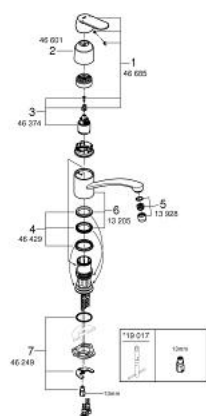

32 842 000 **EUROSMART COSMOPOLITAN SINGLE-LEVER SINK MIXER 1/2"**

**PRODUCT DESCRIPTION**

- Colour: chrome
- low spout
- single hole installation
- GROHE LongLife finish
- GROHE SilkMove 35 mm ceramic cartridge
- mousseur
- adjustable flow rate limiter
- swivel tubular spout
- swivel area 140°
- flexible connection hoses
- rapid installation system
- maximum flow rate (at 3 bar): 12 l/min

## 32 842 000 EUROSMART COSMOPOLITAN SINGLE-LEVER SINK MIXER 1/2"

### SPARE PARTS, maj 2016 – now

- 1: Lever (Spare part-nr. 46685000)
- 2: Cap (Spare part-nr. 46601000)
- 3: Cartridge (Spare part-nr. 46374000)
- 4: Seal kit (Spare part-nr. 46429K00)
- 5: Mousseur (Spare part-nr. 13928000)
- 6: Spout (Spare part-nr. 13205000)
- 7: Shank mounting kit (Spare part-nr. 46249000)
- 8: Mounting wrench (Spare part-nr. 19017000)\*