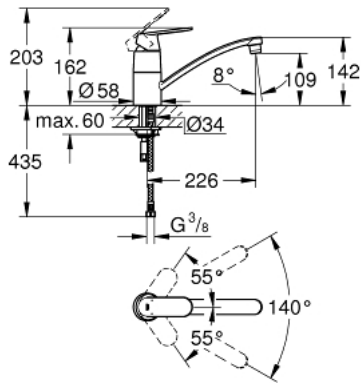

32 842 000 **EUROSMART COSMOPOLITAN SINGLE-LEVER SINK MIXER 1/2"**

**PRODUCT DESCRIPTION**

- Colour: chrome
- low spout
- single hole installation
- GROHE LongLife finish
- GROHE SilkMove 35 mm ceramic cartridge
- mousseur
- adjustable flow rate limiter
- swivel tubular spout
- swivel area 140°
- flexible connection hoses
- rapid installation system
- maximum flow rate (at 3 bar): 12 l/min

### SPARE PARTS, maj 2016 – now

- 1: Lever (Spare part-nr. 46685000)
- 2: Cap (Spare part-nr. 46601000)
- 3: Cartridge (Spare part-nr. 46374000)
- 4: Seal kit (Spare part-nr. 46429K00)
- 5: Mousseur (Spare part-nr. 13928000)
- 6: Spout (Spare part-nr. 13205000)
- 7: Shank mounting kit (Spare part-nr. 46249000)
- 8: Mounting wrench (Spare part-nr. 19017000)\*