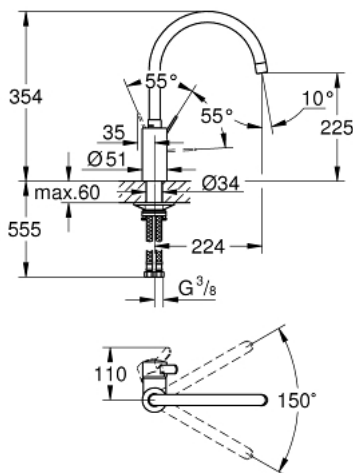

## 32 843 002 EUROSMART COSMOPOLITAN SINGLE-LEVER SINK MIXER 1/2"

### PRODUCT DESCRIPTION

- Colour: chrome
- high spout
- single hole installation
- GROHE LongLife finish
- GROHE SilkMove 35 mm ceramic cartridge
- Protected Water Ways no contact of water with lead or nickel inside the tap
- mousseur
- adjustable flow rate limiter
- swivel tubular spout, swivel area 150°
- flexible connection hoses
- 
- maximum flow rate (at 3 bar): 10 l/min

### SPARE PARTS, april 2020 – now

- 1: Lever (Spare part-nr. 46683000)
  - 2: Mousseur (Spare part-nr. 48418000)
  - 3: Cartridge (Spare part-nr. 46374000)
  - 4: Mounting set (Spare part-nr. 48477000)
  - 5: Socket spanner (Spare part-nr. 19332000)\*
- \* Optional accessories