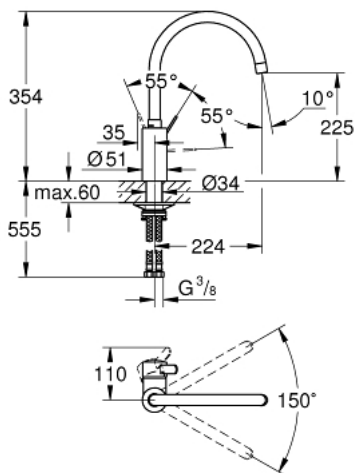

32 843 20E EUROSMART COSMOPOLITAN SINGLE-LEVER SINK MIXER 1/2"

PRODUCT DESCRIPTION

- Colour: chrome
- high spout
- single hole installation
- GROHE LongLife finish
- GROHE SilkMove 35 mm ceramic cartridge
- Protected Water Ways no contact of water with lead or nickel inside the tap
- GROHE EcoJoy - Less water, perfect flow
- mousseur
- adjustable flow rate limiter
- swivel tubular spout, swivel area 150°
- flexible connection hoses
-
- maximum flow rate (at 3 bar): 5 l/min

32 843 20E EUROSMART COSMOPOLITAN SINGLE-LEVER SINK MIXER 1/2"

SPARE PARTS, april 2020 – now

- 1: Lever (Spare part-nr. 46683000)
 - 2: Mousseur (Spare part-nr. 48419000)
 - 3: Cartridge (Spare part-nr. 46374000)
 - 4: Mounting set (Spare part-nr. 48477000)
 - 5: Socket spanner (Spare part-nr. 19332000)*
- * Optional accessories