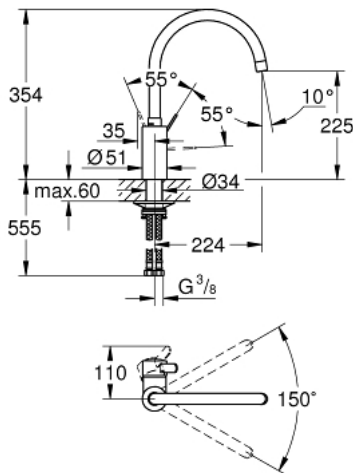

32 843 DC2 EUROSMART COSMOPOLITAN SINGLE-LEVER SINK MIXER 1/2"

PRODUCT DESCRIPTION

- Colour: supersteel
- high spout
- single hole installation
- GROHE LongLife finish
- GROHE SilkMove 35 mm ceramic cartridge
- Protected Water Ways no contact of water with lead or nickel inside the tap
- mousseur
- adjustable flow rate limiter
- swivel tubular spout, swivel area 150°
- flexible connection hoses
-
- maximum flow rate (at 3 bar): 10 l/min

32 843 DC2 EUROSART COSMOPOLITAN SINGLE-LEVER SINK MIXER 1/2"

SPARE PARTS, april 2020 – now

- 1: Lever (Spare part-nr. 46683DC0)
 - 2: Mousseur (Spare part-nr. 48418DC0)
 - 3: Cartridge (Spare part-nr. 46374000)
 - 4: Mounting set (Spare part-nr. 48477000)
 - 5: Socket spanner (Spare part-nr. 19332000)*
- * Optional accessories