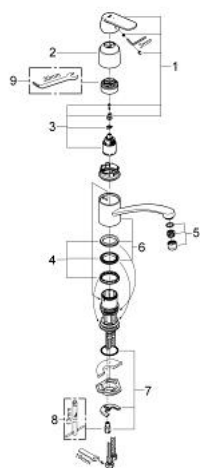

32 844 000 EUROSMART COSMOPOLITAN SINGLE-LEVER SINK MIXER 1/2"

PRODUCT DESCRIPTION

- Colour: chrome
- single hole installation
- GROHE LongLife finish
- GROHE SilkMove 35 mm ceramic cartridge
- OpenCold - cold water flow in mid-lever position
- Eco-Override-Stop lever resistance for saving water
- mousseur
- adjustable flow rate limiter
- swivel tubular spout
- swivel area 140°
- with stop limiter
- flexible connection hoses
- rapid installation system
- maximum flow rate (at 3 bar): 10.5 l/min

32 844 000 EUROSMART COSMOPOLITAN SINGLE-LEVER SINK MIXER 1/2"

SPARE PARTS, august 2012 – now

- 1: Lever (Spare part-nr. 46842000)
 - 2: Cap (Spare part-nr. 46601000)
 - 3: Cartridge (Spare part-nr. 46824000)
 - 4: Seal kit (Spare part-nr. 46429K00)
 - 5: Mousseur (Spare part-nr. 13928000)
 - 6: Spout (Spare part-nr. 13205000)
 - 7: Shank mounting kit (Spare part-nr. 46249000)
 - 8: Mounting wrench (Spare part-nr. 19017000)
 - 9: Special spanner (Spare part-nr. 19377000)*
- * Optional accessories