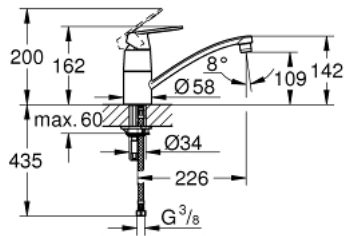

32 844 000 EUROSMART COSMOPOLITAN SINGLE-LEVER SINK MIXER 1/2"

PRODUCT DESCRIPTION

- Colour: chrome
- single hole installation
- GROHE LongLife finish
- GROHE SilkMove 35 mm ceramic cartridge
- OpenCold - cold water flow in mid-lever position
- Eco-Override-Stop lever resistance for saving water
- mousseur
- adjustable flow rate limiter
- swivel tubular spout
- swivel area 140°
- with stop limiter
- flexible connection hoses
- rapid installation system
- maximum flow rate (at 3 bar): 10.5 l/min

32 844 000 EUROSMART COSMOPOLITAN SINGLE-LEVER SINK MIXER 1/2"

SPARE PARTS, august 2012 – now

- 1: Lever (Spare part-nr. 46842000)
 - 2: Cap (Spare part-nr. 46601000)
 - 3: Cartridge (Spare part-nr. 46824000)
 - 4: Seal kit (Spare part-nr. 46429K00)
 - 5: Mousseur (Spare part-nr. 13928000)
 - 6: Spout (Spare part-nr. 13205000)
 - 7: Shank mounting kit (Spare part-nr. 46249000)
 - 8: Mounting wrench (Spare part-nr. 19017000)
 - 9: Special spanner (Spare part-nr. 19377000)*
- * Optional accessories