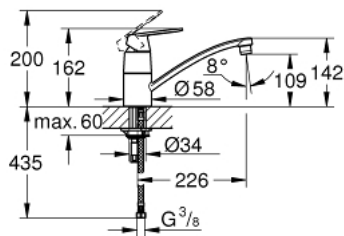

32 844 000 EUROSMART COSMOPOLITAN SINGLE-LEVER SINK MIXER 1/2"

PRODUCT DESCRIPTION

- Colour: chrome
- single hole installation
- GROHE LongLife finish
- GROHE SilkMove 35 mm ceramic cartridge
- EcoMode - cold water flow in mid-lever position saves energy
- Eco-Override-Stop lever resistance for saving water
- mousseur
- adjustable flow rate limiter
- swivel tubular spout
- swivel area 140°
- with stop limiter
- flexible connection hoses
- rapid installation system
- maximum flow rate (at 3 bar): 10.5 l/min

32 844 000 EUROSMART COSMOPOLITAN SINGLE-LEVER SINK MIXER 1/2"

SPARE PARTS, august 2012 – now

- 1: Lever (Spare part-nr. 46842000)
 - 2: Cap (Spare part-nr. 46601000)
 - 3: Cartridge (Spare part-nr. 46824000)
 - 4: Seal kit (Spare part-nr. 46429K00)
 - 5: Mousseur (Spare part-nr. 13928000)
 - 6: Spout (Spare part-nr. 13205000)
 - 7: Shank mounting kit (Spare part-nr. 46249000)
 - 8: Mounting wrench (Spare part-nr. 19017000)
 - 9: Special spanner (Spare part-nr. 19377000)*
- * Optional accessories