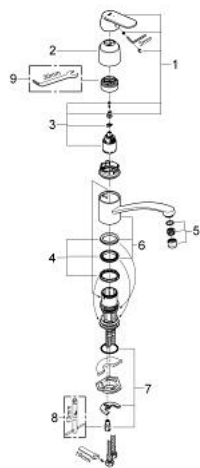

32 844 000 EUROSMART COSMOPOLITAN SINGLE-LEVER SINK MIXER 1/2"

PRODUCT DESCRIPTION

- Colour: chrome
- single hole installation
- GROHE LongLife finish
- GROHE SilkMove 35 mm ceramic cartridge
- EcoMode - cold water flow in mid-lever position saves energy
- Eco-Override-Stop lever resistance for saving water
- mousseur
- adjustable flow rate limiter
- swivel tubular spout
- swivel area 140°
- with stop limiter
- flexible connection hoses
- rapid installation system
- maximum flow rate (at 3 bar): 10.5 l/min

32 844 000 EUROSMART COSMOPOLITAN SINGLE-LEVER SINK MIXER 1/2"

SPARE PARTS, august 2012 – now

- 1: Lever (Spare part-nr. 46842000)
 - 2: Cap (Spare part-nr. 46601000)
 - 3: Cartridge (Spare part-nr. 46824000)
 - 4: Seal kit (Spare part-nr. 46429K00)
 - 5: Mousseur (Spare part-nr. 13928000)
 - 6: Spout (Spare part-nr. 13205000)
 - 7: Shank mounting kit (Spare part-nr. 46249000)
 - 8: Mounting wrench (Spare part-nr. 19017000)
 - 9: Special spanner (Spare part-nr. 19377000)*
- * Optional accessories