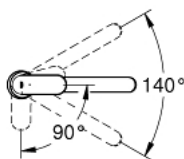

32 844 000 EUROSMART COSMOPOLITAN SINGLE-LEVER SINK MIXER 1/2"

PRODUCT DESCRIPTION

- Colour: chrome
- single hole installation
- GROHE LongLife finish
- GROHE SilkMove 35 mm ceramic cartridge
- EcoMode - cold water flow in mid-lever position saves energy
- Eco-Override-Stop lever resistance for saving water
- mousseur
- adjustable flow rate limiter
- swivel tubular spout
- swivel area 140°
- with stop limiter
- flexible connection hoses
- rapid installation system
- maximum flow rate (at 3 bar): 10.5 l/min

32 844 000 EUROSMART COSMOPOLITAN SINGLE-LEVER SINK MIXER 1/2"

SPARE PARTS, august 2012 – now

- 1: Lever (Spare part-nr. 46842000)
 - 2: Cap (Spare part-nr. 46601000)
 - 3: Cartridge (Spare part-nr. 46824000)
 - 4: Seal kit (Spare part-nr. 46429K00)
 - 5: Mousseur (Spare part-nr. 13928000)
 - 6: Spout (Spare part-nr. 13205000)
 - 7: Shank mounting kit (Spare part-nr. 46249000)
 - 8: Mounting wrench (Spare part-nr. 19017000)
 - 9: Special spanner (Spare part-nr. 19377000)*
- * Optional accessories