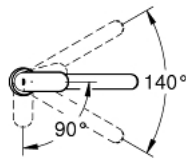

32 844 000 EUROSMART COSMOPOLITAN SINGLE-LEVER SINK MIXER 1/2"

PRODUCT DESCRIPTION

- Colour: chrome
- single hole installation
- GROHE LongLife finish
- GROHE SilkMove 35 mm ceramic cartridge
- OpenCold - cold water flow in mid-lever position
- Eco-Override-Stop lever resistance for saving water
- mousseur
- adjustable flow rate limiter
- swivel tubular spout
- swivel area 140°
- with stop limiter
- flexible connection hoses
- rapid installation system
- maximum flow rate (at 3 bar): 10.5 l/min

32 844 000 EUROSMART COSMOPOLITAN SINGLE-LEVER SINK MIXER 1/2"

SPARE PARTS, august 2012 – now

- 1: Lever (Spare part-nr. 46842000)
 - 2: Cap (Spare part-nr. 46601000)
 - 3: Cartridge (Spare part-nr. 46824000)
 - 4: Seal kit (Spare part-nr. 46429K00)
 - 5: Mousseur (Spare part-nr. 13928000)
 - 6: Spout (Spare part-nr. 13205000)
 - 7: Shank mounting kit (Spare part-nr. 46249000)
 - 8: Mounting wrench (Spare part-nr. 19017000)
 - 9: Special spanner (Spare part-nr. 19377000)*
- * Optional accessories