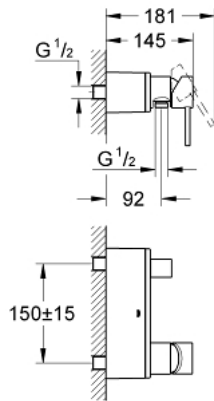

## 32 846 000 ALLURE SINGLE-LEVER SHOWER MIXER 1/2"

### PRODUCT DESCRIPTION

- Colour: chrome
- wall mounted
- GROHE SilkMove 46 mm ceramic cartridge
- GROHE LongLife finish
- FastFixation installation system
- adjustable flow rate limiter
- shower front outlet 1/2" with integrated non return-valve
- flat wall installation with covered unions
- protected against backflow
- min. recommended pressure 1.0 bar

### SPARE PARTS, december 2009 – now

- 1: Lever (Spare part-nr. 46609000)
- 2: Cap (Spare part-nr. 46584000)
- 3: Cartridge (Spare part-nr. 46048000)
- 4: Non-return valve (Spare part-nr. 08565000)
- 5: Bulkhead union (Spare part-nr. 12088000)
- 5.1: Seal Ø45 x Ø 3 (Spare part-nr. 0044400M)
- 6: Fixing set (Spare part-nr. 46381V00)
- 7: Temperature limiter (Spare part-nr. 46375000)\*