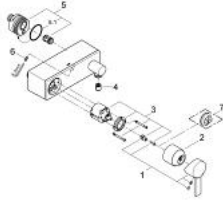

## 32 846 000 ALLURE SINGLE-LEVER SHOWER MIXER 1/2"

### PRODUCT DESCRIPTION

- Colour: chrome
- wall mounted
- GROHE SilkMove 46 mm ceramic cartridge
- GROHE LongLife finish
- FastFixation installation system
- adjustable flow rate limiter
- shower front outlet 1/2" with integrated non return-valve
- flat wall installation with covered unions
- protected against backflow
- min. recommended pressure 1.0 bar

### SPARE PARTS, december 2009 – now

- 1: Lever (Spare part-nr. 46609000)
- 2: Cap (Spare part-nr. 46584000)
- 3: Cartridge (Spare part-nr. 46048000)
- 4: Non-return valve (Spare part-nr. 08565000)
- 5: Bulkhead union (Spare part-nr. 12088000)
- 5.1: Seal Ø45 x Ø 3 (Spare part-nr. 0044400M)
- 6: Fixing set (Spare part-nr. 46381V00)
- 7: Temperature limiter (Spare part-nr. 46375000)\*