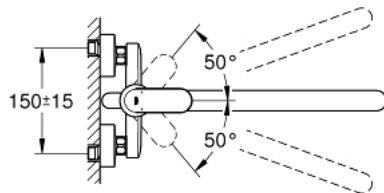

32 847 000 **EUROSMART COSMOPOLITAN SOLID BASIN MIXER 1/2"**

PRODUCT DESCRIPTION

- Colour: chrome
- wall mounted
- metal lever
- GROHE SilkMove 46 mm ceramic cartridge
- GROHE LongLife finish
- adjustable flow rate limiter
- adjustable minimum flow rate approx. 2.5 l/min
- automatic diverter: bath/shower
- swivel tubular spout
- projection 400 mm
- S-unions

32 847 000 EUROSMART COSMOPOLITAN SOLID BASIN MIXER 1/2"

SPARE PARTS, august 2009 – now

- 1: Lever (Spare part-nr. 46682000)
- 2: Cap (Spare part-nr. 46243000)
- 3: Cartridge (Spare part-nr. 46048000)
- 4: Diverter knob (Spare part-nr. 64309000)
- 5: Diverter (Spare part-nr. 65655000)
- 6: Wall union (Spare part-nr. 48012000)
- 7: Screw connection 1/2" (Spare part-nr. 45044000)
- 8: S-union (Spare part-nr. 12662000)
- 9: Spout (Spare part-nr. 13241000)
- 9.1: Mousseur (Spare part-nr. 13928000)
- 9.2: Safety ring (Spare part-nr. 6432300M)
- 10: Extension 3/4", 20 mm (Spare part-nr. 0713000M)*
- 11: Temperature limiter (Spare part-nr. 46308000)*