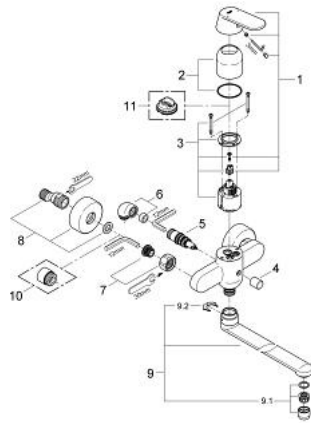

32 847 000 **EUROSMART COSMOPOLITAN SOLID BASIN MIXER 1/2"**

PRODUCT DESCRIPTION

- Colour: chrome
- wall mounted
- metal lever
- GROHE SilkMove 46 mm ceramic cartridge
- GROHE LongLife finish
- adjustable flow rate limiter
- adjustable minimum flow rate approx. 2.5 l/min
- automatic diverter: bath/shower
- swivel tubular spout
- projection 400 mm
- S-unions

32 847 000 EUROSMART COSMOPOLITAN SOLID BASIN MIXER 1/2"

SPARE PARTS, august 2009 – now

- 1: Lever (Spare part-nr. 46682000)
- 2: Cap (Spare part-nr. 46243000)
- 3: Cartridge (Spare part-nr. 46048000)
- 4: Diverter knob (Spare part-nr. 64309000)
- 5: Diverter (Spare part-nr. 65655000)
- 6: Wall union (Spare part-nr. 48012000)
- 7: Screw connection 1/2" (Spare part-nr. 45044000)
- 8: S-union (Spare part-nr. 12662000)
- 9: Spout (Spare part-nr. 13241000)
- 9.1: Mousseur (Spare part-nr. 13928000)
- 9.2: Safety ring (Spare part-nr. 6432300M)
- 10: Extension 3/4", 20 mm (Spare part-nr. 0713000M)*
- 11: Temperature limiter (Spare part-nr. 46308000)*