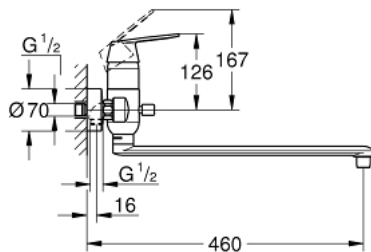

32 847 000 **EUROSMART COSMOPOLITAN SOLID BASIN MIXER 1/2"**

PRODUCT DESCRIPTION

- Colour: chrome
- wall mounted
- metal lever
- GROHE SilkMove 46 mm ceramic cartridge
- GROHE LongLife finish
- adjustable flow rate limiter
- adjustable minimum flow rate approx. 2.5 l/min
- automatic diverter: bath/shower
- swivel tubular spout
- projection 400 mm
- S-unions

32 847 000 EUROSMART COSMOPOLITAN SOLID BASIN MIXER 1/2"

SPARE PARTS, august 2009 – now

- 1: Lever (Spare part-nr. 46682000)
- 2: Cap (Spare part-nr. 46243000)
- 3: Cartridge (Spare part-nr. 46048000)
- 4: Diverter knob (Spare part-nr. 64309000)
- 5: Diverter (Spare part-nr. 65655000)
- 6: Wall union (Spare part-nr. 48012000)
- 7: Screw connection 1/2" (Spare part-nr. 45044000)
- 8: S-union (Spare part-nr. 12662000)
- 9: Spout (Spare part-nr. 13241000)
- 9.1: Mousseur (Spare part-nr. 13928000)
- 9.2: Safety ring (Spare part-nr. 6432300M)
- 10: Extension 3/4", 20 mm (Spare part-nr. 0713000M)*
- 11: Temperature limiter (Spare part-nr. 46308000)*