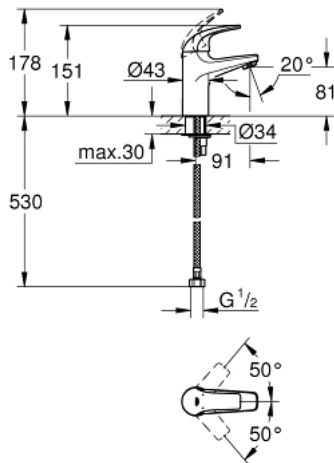

32 848 000 **GROHE BAUCURVE SINGLE-LEVER BASIN MIXER 1/2"**

PRODUCT DESCRIPTION

- Colour: chrome
- single hole installation
- metal lever
- GROHE SmoothControl 28 mm ceramic cartridge
- GROHE LongLife finish
- mousseur
- smooth body
- flexible connection hoses
- rapid installation system

32 848 000 **GROHE BAUCURVE SINGLE-LEVER BASIN MIXER 1/2"**

SPARE PARTS, september 2009 – now

- 1: Lever (Spare part-nr. 46699000)
- 2: Cartridge (Spare part-nr. 46580000)
- 3: Mousseur (Spare part-nr. 13952000)
- 4: Shank mounting kit (Spare part-nr. 46249000)
- 5: Base plate (Spare part-nr. 48052000)*
- 6: Mounting wrench (Spare part-nr. 19017000)*