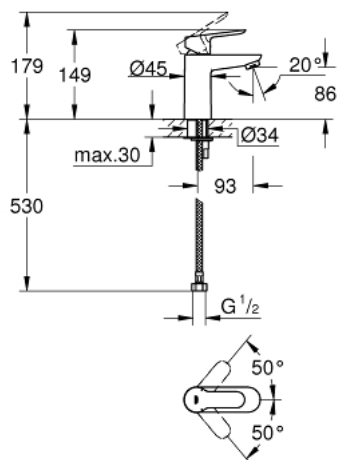

32 858 000 **BAUEDGE SINGLE-LEVER BASIN MIXER 1/2"**  
**S-SIZE**

**PRODUCT DESCRIPTION**

- Colour: chrome
- single hole installation
- metal lever
- GROHE SmoothControl 28 mm ceramic cartridge
- GROHE LongLife finish
- mousseur
- smooth body
- flexible connection hoses
- rapid installation system

32 858 000 **BAUEDGE SINGLE-LEVER BASIN MIXER 1/2"**  
**S-SIZE**

**SPARE PARTS**, september 2009 – now

- 1: Lever (Spare part-nr. 46697000)
- 2: Cartridge (Spare part-nr. 46580000)
- 3: Mousseur (Spare part-nr. 13952000)
- 4: Shank mounting kit (Spare part-nr. 46249000)
- 5: Base plate (Spare part-nr. 48052000)\*
- 6: Mounting wrench (Spare part-nr. 19017000)\*