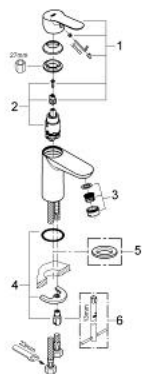

32 858 000 **BAUEDGE SINGLE-LEVER BASIN MIXER 1/2"**  
**S-SIZE**

**PRODUCT DESCRIPTION**

- Colour: chrome
- single hole installation
- metal lever
- GROHE SmoothControl 28 mm ceramic cartridge
- GROHE LongLife finish
- mousseur
- smooth body
- flexible connection hoses
- rapid installation system

32 858 000 **BAUEDGE SINGLE-LEVER BASIN MIXER 1/2"**  
**S-SIZE**

**SPARE PARTS**, september 2009 – now

- 1: Lever (Spare part-nr. 46697000)
- 2: Cartridge (Spare part-nr. 46580000)
- 3: Mousseur (Spare part-nr. 13952000)
- 4: Shank mounting kit (Spare part-nr. 46249000)
- 5: Base plate (Spare part-nr. 48052000)\*
- 6: Mounting wrench (Spare part-nr. 19017000)\*