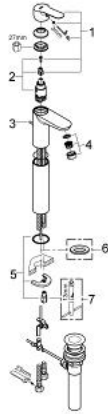

32 860 000 **BAUEDGE SINGLE-LEVER BASIN MIXER 1/2"**
XL-SIZE

SPARE PARTS, september 2009 – now

- 1: Lever (Spare part-nr. 46697000)
- 2: Cartridge (Spare part-nr. 46580000)
- 3: Pop-up rod (Spare part-nr. 10769000)
- 4: Mousseur (Spare part-nr. 13952000)
- 5: Shank mounting kit (Spare part-nr. 46249000)
- 6: Base plate (Spare part-nr. 48052000)*
- 7: Mounting wrench (Spare part-nr. 19017000)*

* Optional accessories