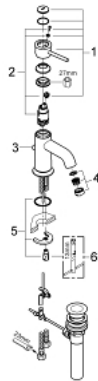

32 862 000 **GROHE BAUCLASSIC SINGLE-LEVER BASIN MIXER 1/2"**

**SPARE PARTS**, september 2009 – now

- 1: Lever (Spare part-nr. 46761000)
  - 2: Cartridge (Spare part-nr. 46580000)
  - 3: Pop-up rod (Spare part-nr. 06329000)
  - 4: Mousseur (Spare part-nr. 13952000)
  - 5: Shank mounting kit (Spare part-nr. 46249000)
  - 6: Mounting wrench (Spare part-nr. 19017000)\*
- \* Optional accessories