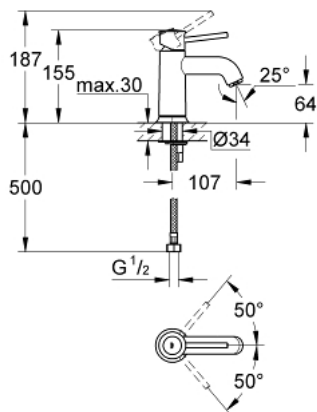

32 863 000 **GROHE BAUCLASSIC SINGLE-LEVER BASIN MIXER 1/2"**

**PRODUCT DESCRIPTION**

- Colour: chrome
- single hole installation
- metal lever
- GROHE SmoothControl 28 mm ceramic cartridge
- GROHE LongLife finish
- mousseur
- smooth body
- flexible connection hoses
- rapid installation system

32 863 000 **GROHE BAUCLASSIC SINGLE-LEVER BASIN MIXER 1/2"**

**SPARE PARTS**, september 2009 – now

- 1: Lever (Spare part-nr. 46761000)
  - 2: Cartridge (Spare part-nr. 46580000)
  - 3: Mousseur (Spare part-nr. 13952000)
  - 4: Shank mounting kit (Spare part-nr. 46249000)
  - 5: Mounting wrench (Spare part-nr. 19017000)\*
- \* Optional accessories